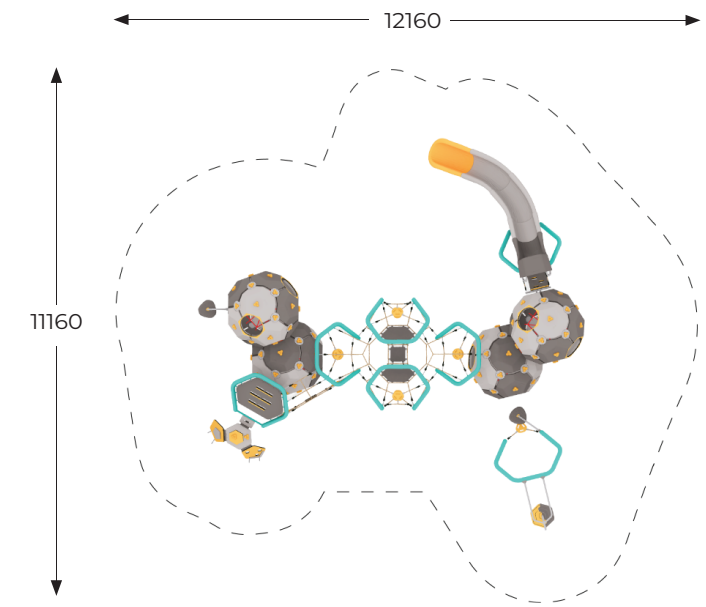

Atomiq Bubbles 6

Product Sheet

Product Code:	9526
Range:	Multiplay Unit
Ages:	3-12
Equipment Size:	L 8.24m x W 8.13m x H 3.56m
Fall Zone:	12.16m x 11.16m
Max FHOE:	2.69m

Material:

- Plates of the walls are made of triple layered 15mm HDPE polyethylene, in the highest quality, totally damp-proof and resistant to UV.
- Steel construction elements made of stainless steel AISI 304
- Spheres made from rotomould LDPE, composed of 12 panels.
- Ropes made of PP-Multisplit Polypropylene, 16mm in diameter with a core made of steel.

Play Value:

- Rope Play
- Climbing
- Socialise
- Balancing
- Sliding
- Spinning

4 BUBBLES + SLIDE + SPINNER