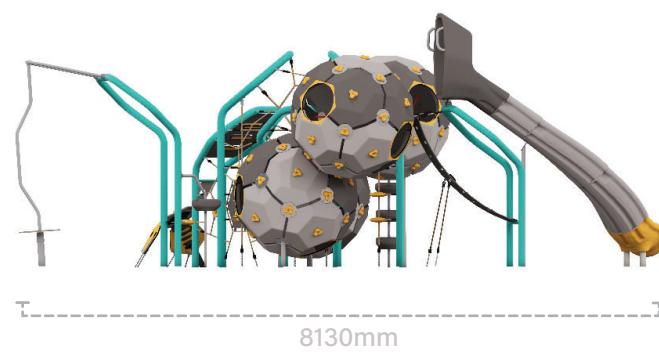

Atomiq Bubbles 6

Product Sheet

Product Code:	9526
Range:	Multiplay Unit
Ages:	3-12
Equipment Size:	L 8.24m x W 8.13m x H 3.56m
Fall Zone:	12.16m x 11.16m
Max FHOE:	2.69m

Material:

- Plates of the walls are made of triple layered 15mm HDPE polyethylene, in the highest quality, totally damp-proof and resistant to UV.
- Steel construction elements made of stainless steel AISI 304
- Spheres made from rotomould LDPE, composed of 12 panels.
- Ropes made of PP-Multisplit Polypropylene, 16mm in diameter with a core made of steel.

Play Value:

- Rope Play
- Climbing
- Socialise
- Balancing
- Sliding
- Spinning

4 BUBBLES + SLIDE + SPINNER