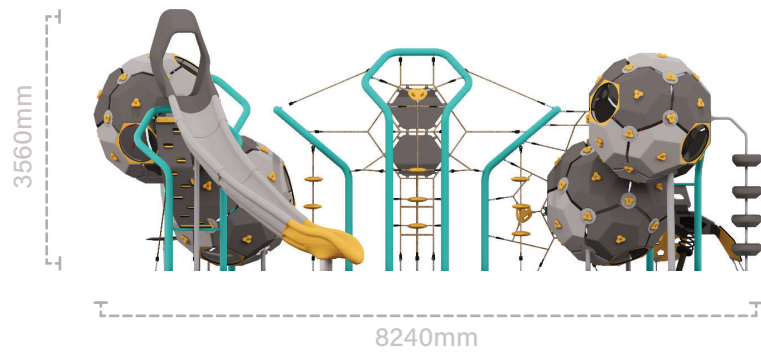

Atomiq Bubbles 6

Product Sheet

Product Code:	9526
Range:	Multiplay Unit
Ages:	3-12
Equipment Size:	L 8.24m x W 8.13m x H 3.56m
Fall Zone:	12.16m x 11.16m
Max FHOE:	2.69m

Material:

- Plates of the walls are made of triple layered 15mm HDPE polyethylene, in the highest quality, totally damp-proof and resistant to UV.
- Steel construction elements made of stainless steel AISI 304
- Spheres made from rotomould LDPE, composed of 12 panels.
- Ropes made of PP-Multisplit Polypropylene, 16mm in diameter with a core made of steel.

Play Value:

- Rope Play
- Climbing
- Socialise
- Balancing
- Sliding
- Spinning

4 BUBBLES + SLIDE + SPINNER