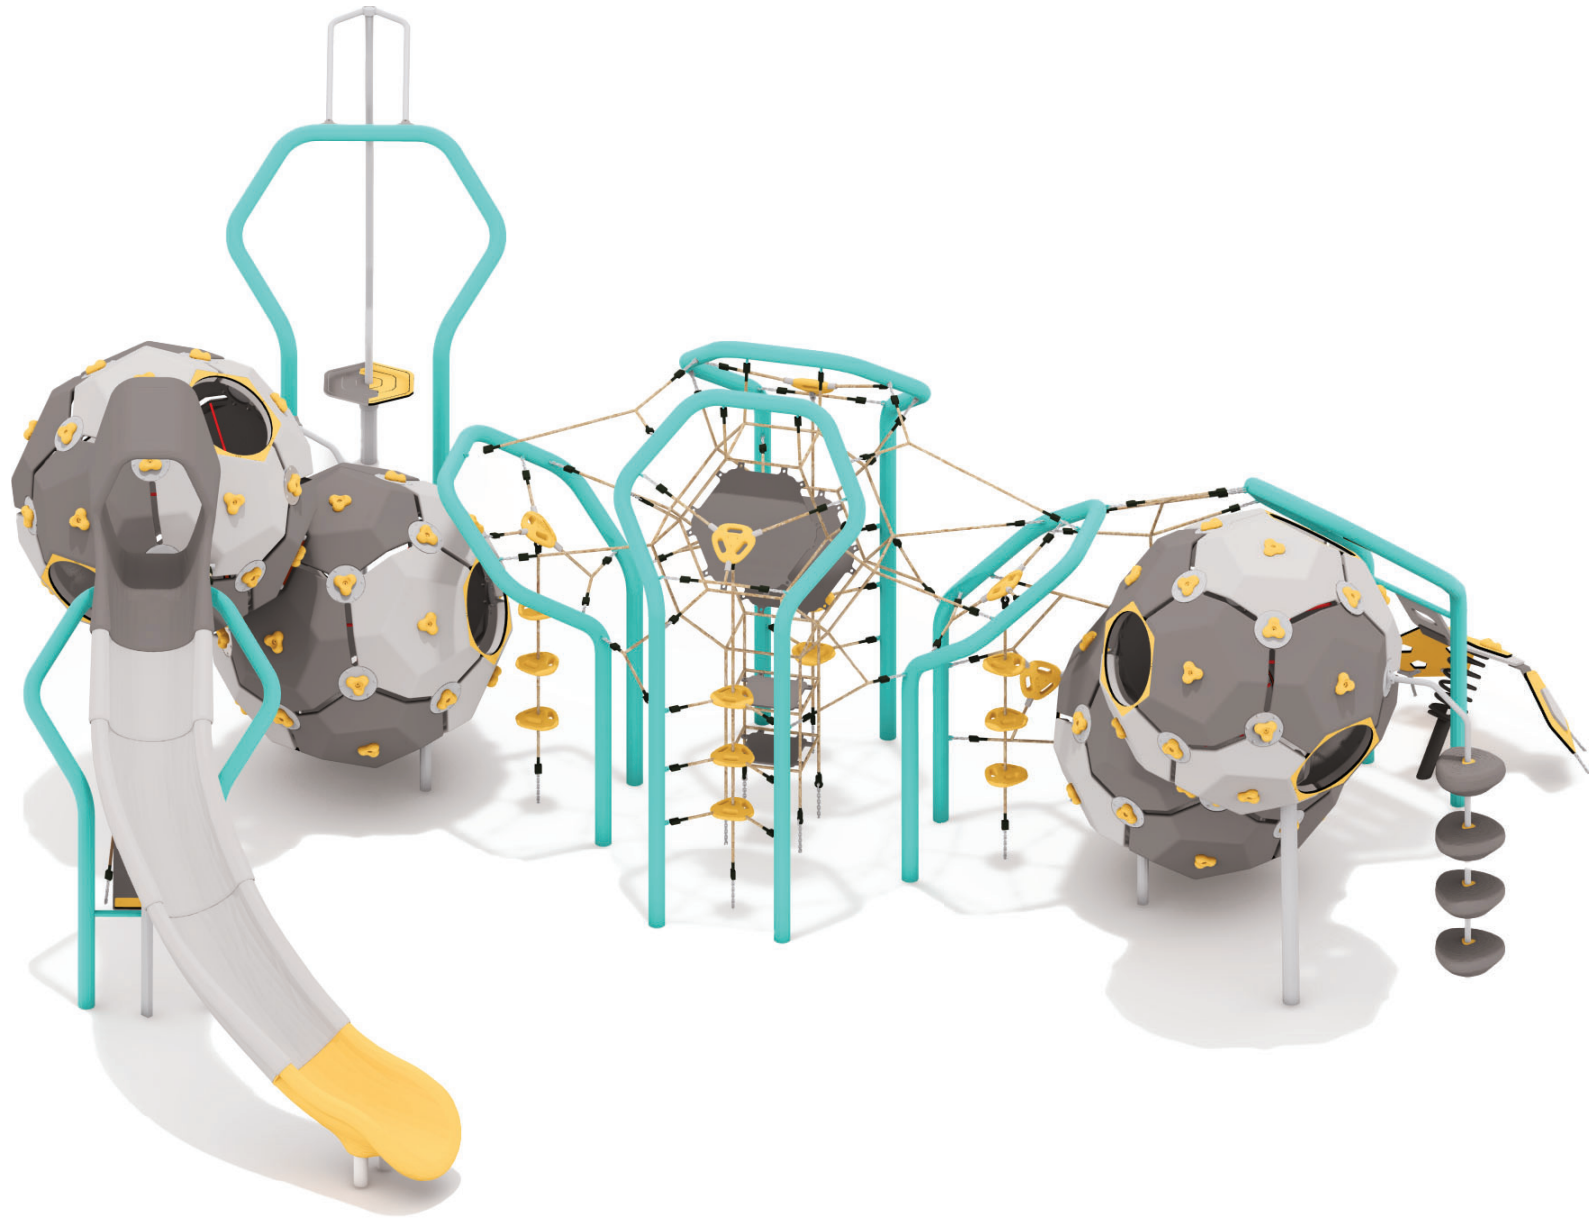

Atomiq Bubbles 6

Product Sheet

Product Code:	9526
Range:	Multiplay Unit
Ages:	3-12
Equipment Size:	L 8.24m x W 8.13m x H 3.56m
Fall Zone:	12.16m x 11.16m
Max FHOE:	2.69m

Material:

- Plates of the walls are made of triple layered 15mm HDPE polyethylene, in the highest quality, totally damp-proof and resistant to UV.
- Steel construction elements made of stainless steel AISI 304
- Spheres made from rotomould LDPE, composed of 12 panels.
- Ropes made of PP-Multisplit Polypropylene, 16mm in diameter with a core made of steel.

Play Value:

- Rope Play
- Climbing
- Socialise
- Balancing
- Sliding
- Spinning

4 BUBBLES + SLIDE + SPINNER