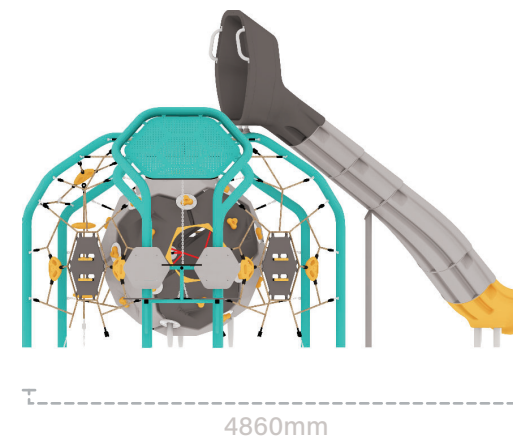

Atomiq Bubbles 2

Product Sheet

Product Code:	9522
Range:	Multiplay Unit
Ages:	3-12
Equipment Size:	L 8.95m x W 4.86m x H 3.03m
Fall Zone:	12.39m x 8.69m
Max FHOE:	2.10m

Material:

-  Plates of the walls are made of triple layered 15mm HDPE polyethylene, in the highest quality, totally damp-proof and resistant to UV.
-  Steel construction elements made of stainless steel AISI 304
-  Spheres made from rotomould LDPE, composed of 12 panels.
-  Ropes made of PP-Multisplit Polypropylene, 16mm in diameter with a core made of steel.

Play Value:

-  Rope Play
-  Climbing
-  Socialise
-  Swinging
-  Sliding

*Artistic representation only. Active Discovery intellectual property. Any reproduction, even partial, is prohibited. All rights reserved.

ONE BUBBLE + SLIDE + SWING