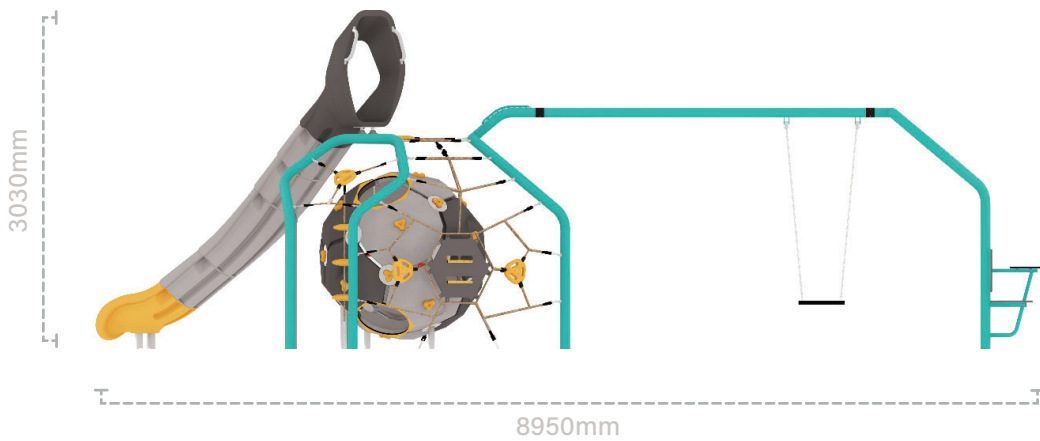

Atomiq Bubbles 2

Product Sheet

Product Code:	9522
Range:	Multiplay Unit
Ages:	3-12
Equipment Size:	L 8.95m x W 4.86m x H 3.03m
Fall Zone:	12.39m x 8.69m
Max FHOE:	2.10m

Material:

-  Plates of the walls are made of triple layered 15mm HDPE polyethylene, in the highest quality, totally damp-proof and resistant to UV.
-  Steel construction elements made of stainless steel AISI 304
-  Spheres made from rotomould LDPE, composed of 12 panels.
-  Ropes made of PP-Multisplit Polypropylene, 16mm in diameter with a core made of steel.

Play Value:

-  Rope Play
-  Climbing
-  Socialise
-  Swinging
-  Sliding

*Artistic representation only. Active Discovery intellectual property. Any reproduction, even partial, is prohibited. All rights reserved.

ONE BUBBLE + SLIDE + SWING