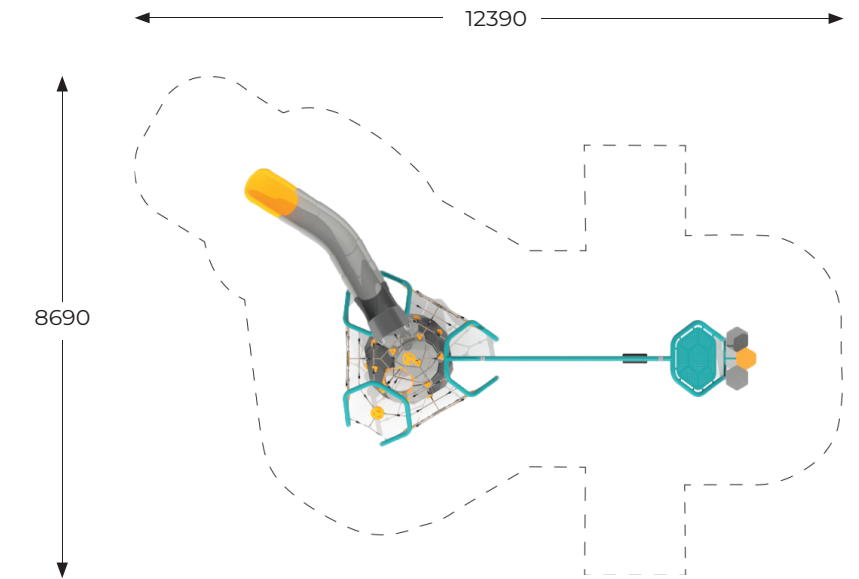

Atomiq Bubbles 2

Product Sheet

Product Code:	9522
Range:	Multiplay Unit
Ages:	3-12
Equipment Size:	L 8.95m x W 4.86m x H 3.03m
Fall Zone:	12.39m x 8.69m
Max FHOE:	2.10m

Material:

-  Plates of the walls are made of triple layered 15mm HDPE polyethylene, in the highest quality, totally damp-proof and resistant to UV.
-  Steel construction elements made of stainless steel AISI 304
-  Spheres made from rotomould LDPE, composed of 12 panels.
-  Ropes made of PP-Multisplit Polypropylene, 16mm in diameter with a core made of steel.

Play Value:

-  Rope Play
-  Climbing
-  Socialise
-  Swinging
-  Sliding

*Artistic representation only. Active Discovery intellectual property. Any reproduction, even partial, is prohibited. All rights reserved.