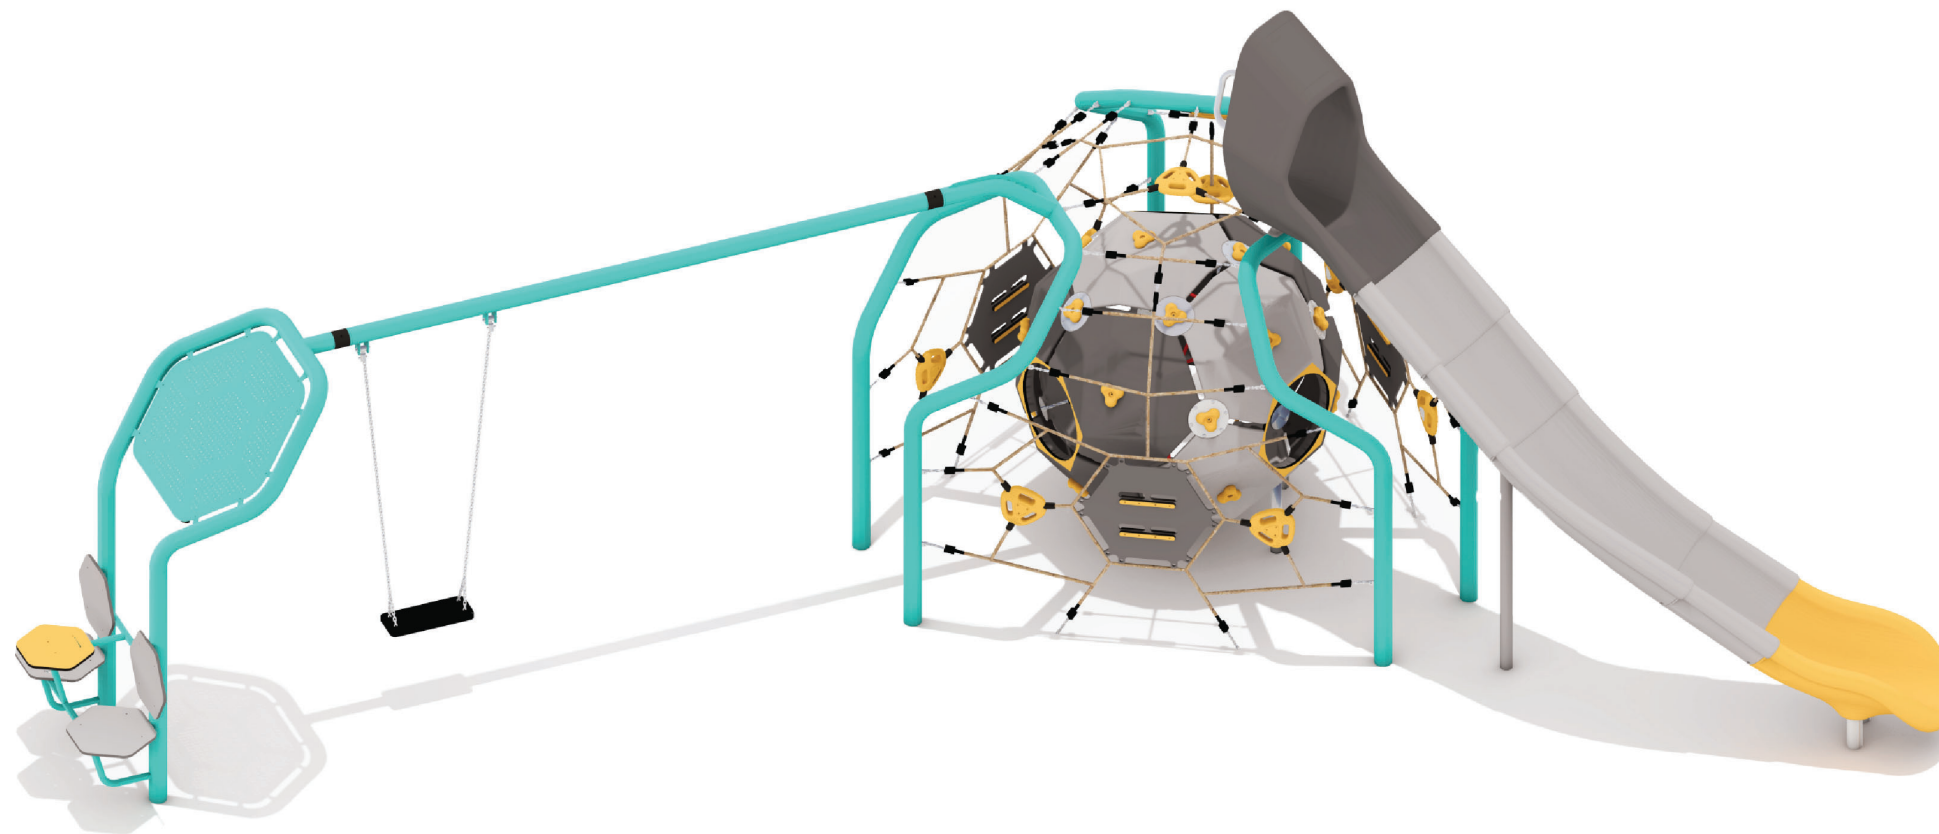

Atomiq Bubbles 2

Product Sheet

Product Code:	9522
Range:	Multiplay Unit
Ages:	3-12
Equipment Size:	L 8.95m x W 4.86m x H 3.03m
Fall Zone:	12.39m x 8.69m
Max FHOE:	2.10m

Material:

-  Plates of the walls are made of triple layered 15mm HDPE polyethylene, in the highest quality, totally damp-proof and resistant to UV.
-  Steel construction elements made of stainless steel AISI 304
-  Spheres made from rotomould LDPE, composed of 12 panels.
-  Ropes made of PP-Multisplit Polypropylene, 16mm in diameter with a core made of steel.

Play Value:

-  Rope Play
-  Climbing
-  Socialise
-  Swinging
-  Sliding

*Artistic representation only. Active Discovery intellectual property. Any reproduction, even partial, is prohibited. All rights reserved.

ONE BUBBLE + SLIDE + SWING