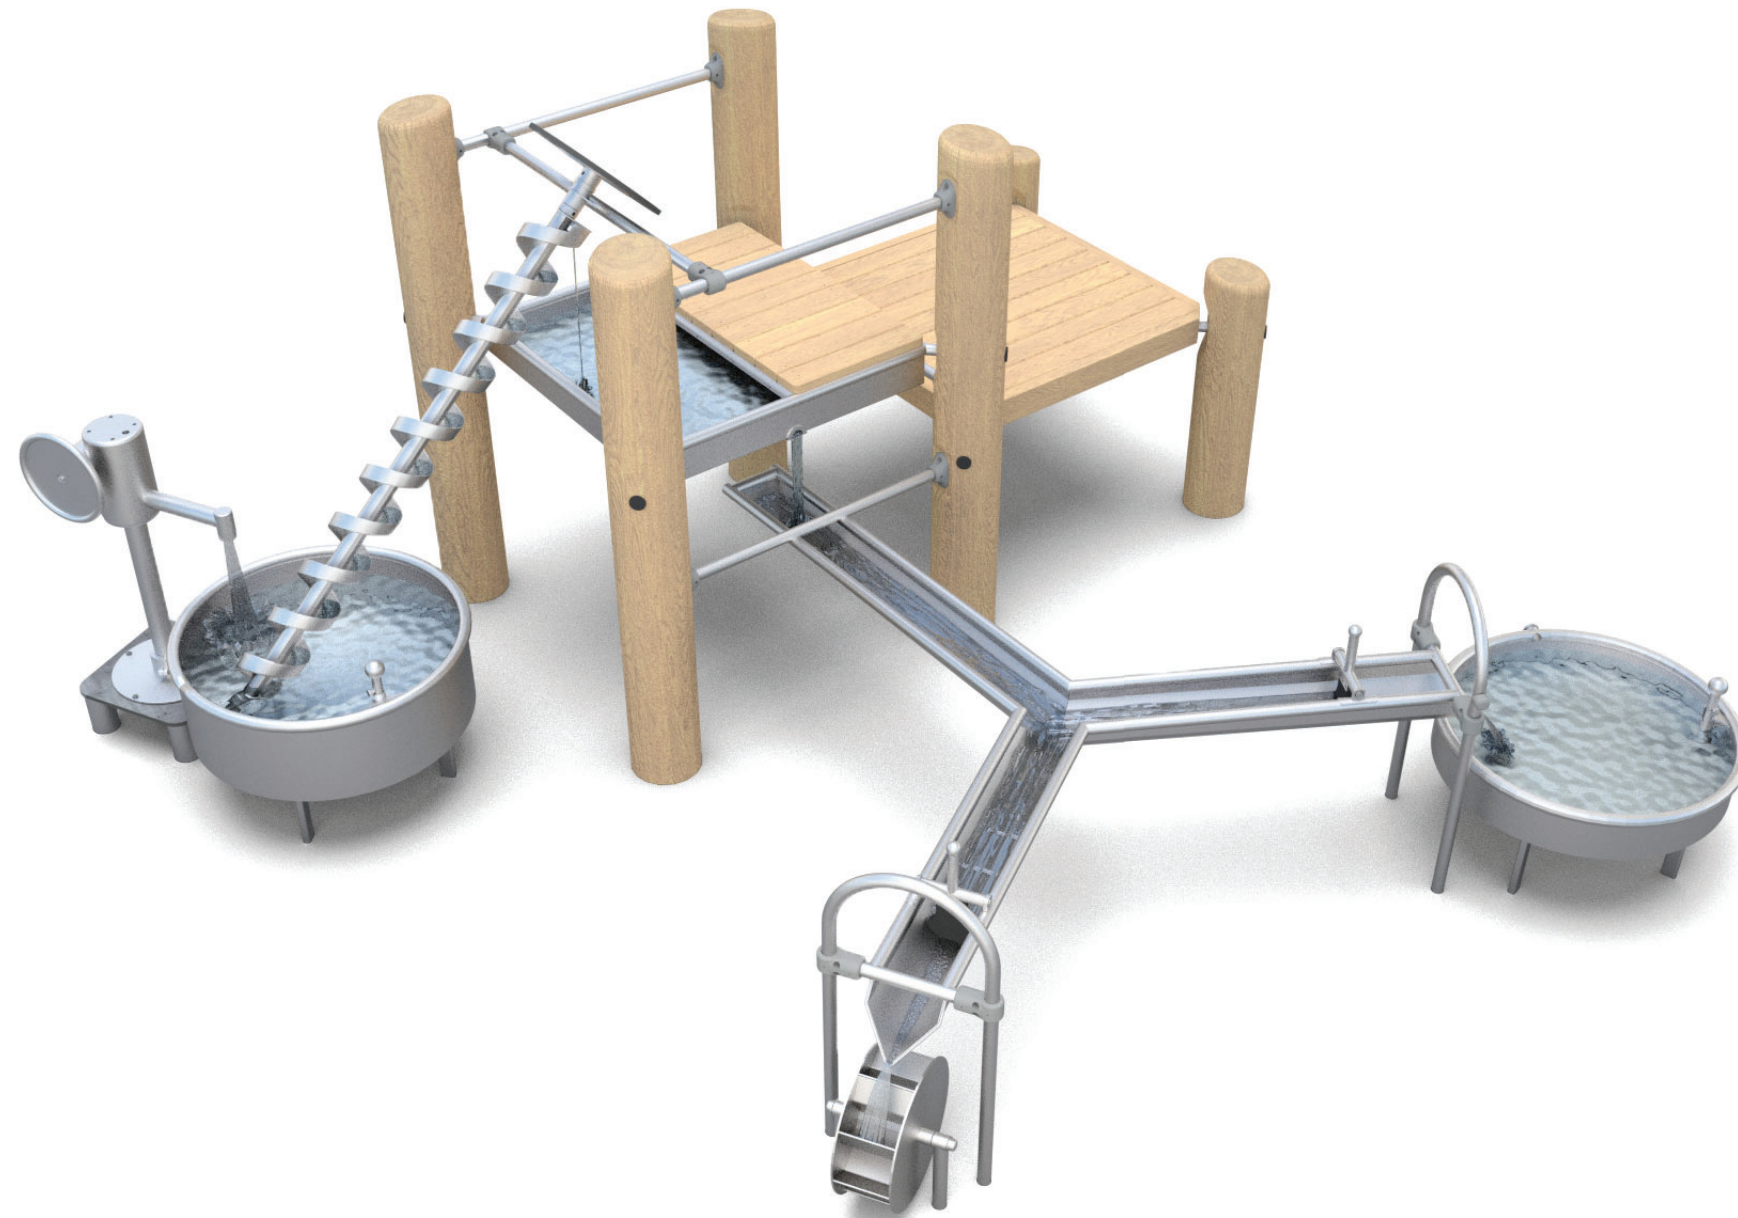

Water Play Quarry

Product Sheet

Product Code:	8185
Range:	Water Play
Ages:	1-12 yrs
Equipment Size:	L 3.49m x W 3.45m x H 1.68m
Fall Zone:	L 6.49m x W 6.45m
Max FHO:	0.98m

Materials:

-  Made from high-quality AISI 304 stainless steel, ensuring durability and full resistance to weather conditions. Corrosion-resistant and suitable for outdoor use.
-  Timber sourced from responsibly managed forests.
-  13mm high-quality colorful HPL plates (with black plates made of 8mm HPL), providing full damp-proof and UV resistance for enhanced durability.

Play Value:

-  Social
-  Water Play
-  Inclusive
-  Sensory

*Artistic representation only. Active Discovery intellectual property. Any reproduction, even partial, is prohibited. All rights reserved.