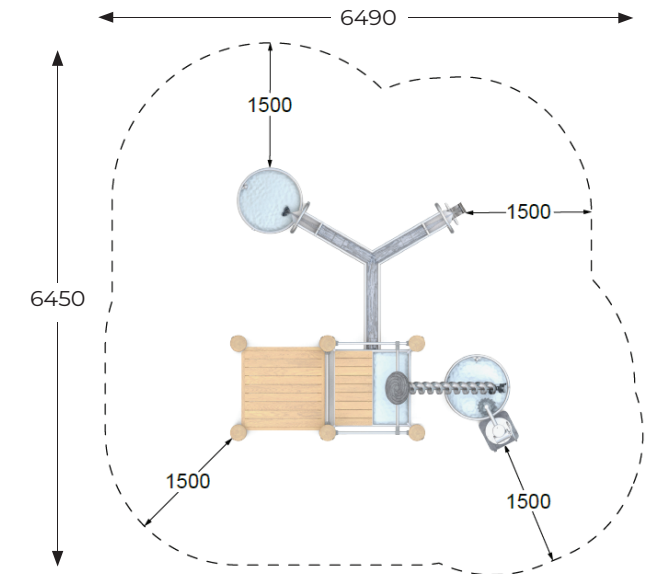

Water Play Quarry

Product Sheet

Product Code:	8185
Range:	Water Play
Ages:	1-12 yrs
Equipment Size:	L 3.49m x W 3.45m x H 1.68m
Fall Zone:	L 6.49m x W 6.45m
Max FHO:	0.98m

Materials:

-  Made from high-quality AISI 304 stainless steel, ensuring durability and full resistance to weather conditions. Corrosion-resistant and suitable for outdoor use.
-  Timber sourced from responsibly managed forests.
-  13mm high-quality colorful HPL plates (with black plates made of 8mm HPL), providing full damp-proof and UV resistance for enhanced durability.