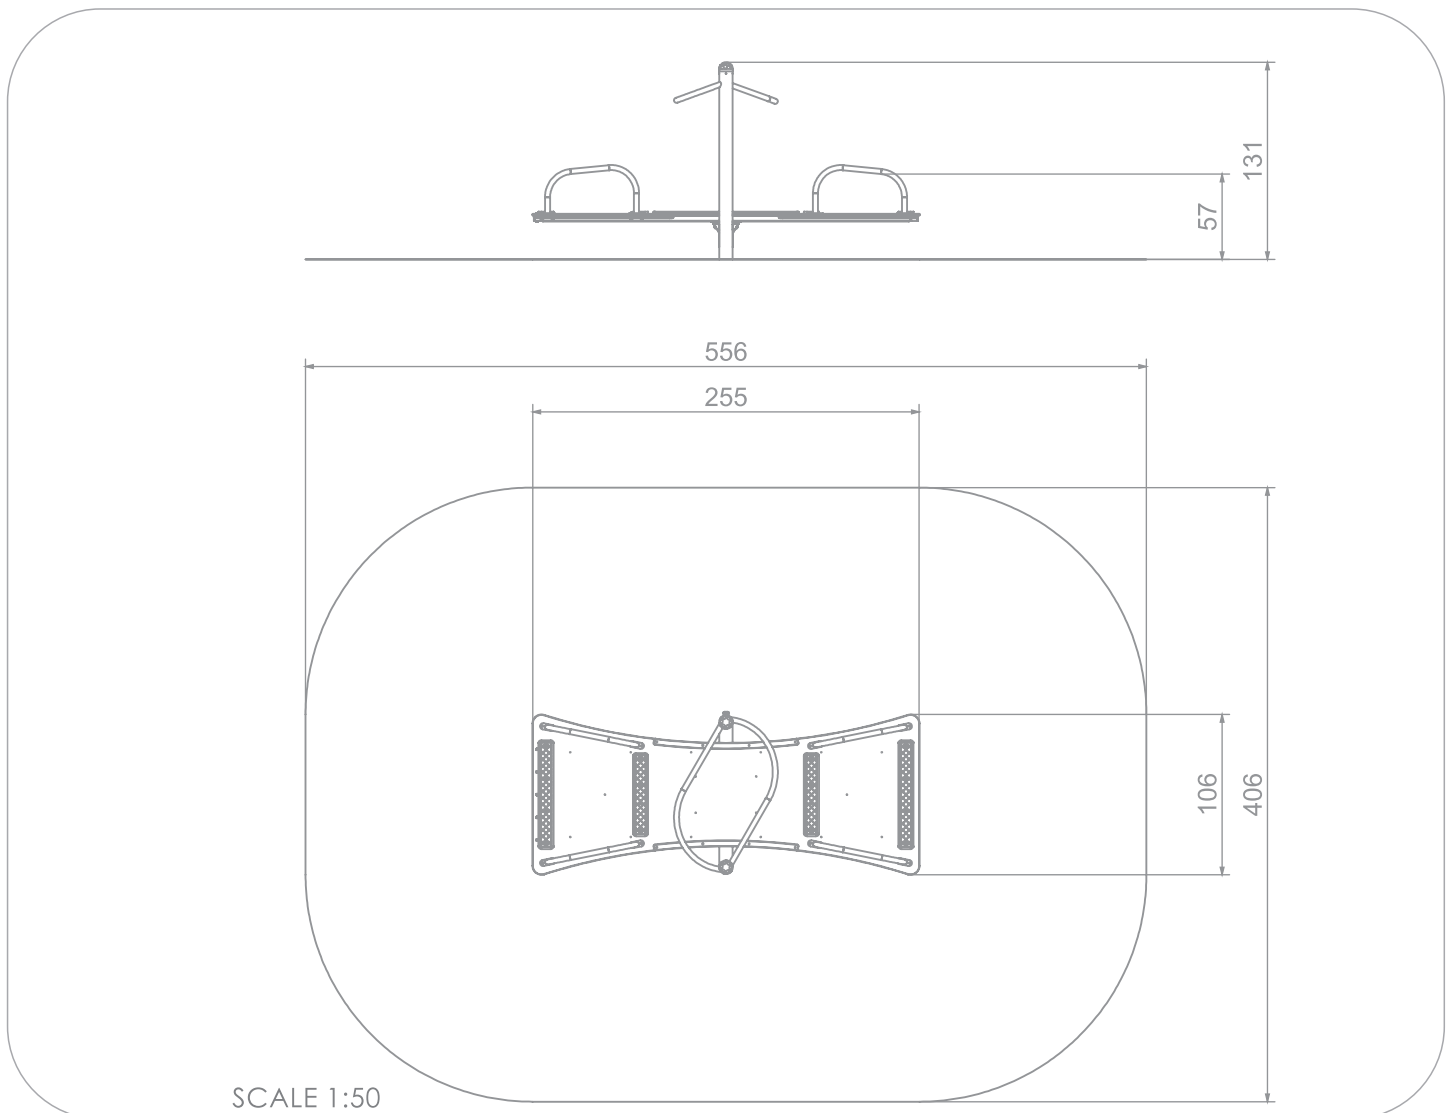

INFORMATION ABOUT THE PRODUCT

Dimensions	255 x 106 cm
Safety zone	556 x 406 cm
Free space	20,64 m ²
Overall height	131 cm
Free fall height	57 cm
Amount of users	4
Product complies with PN-EN 1176-1:2017-12	YES
Availability of spare parts	YES
Age range	3-12
According to PN-EN 1176-1:2017-12 norm, the product requires applying a safety surface according to the product's free fall height.	

SCALE 1:50

MATERIALS:

SOLID CONSTRUCTION MADE OF BLACK STEEL S235JR, CLEANED IN THE SANDBLASTING PROCESS

POST ENDINGS FINISHED WITH SOFT EPDM RUBBER

PLATES OF THE WALLS MADE OF COLOURFUL 13 MM HPL

ANTY-SLIP ANTHRACITE 10 MM HPL PLATFORM PLATE