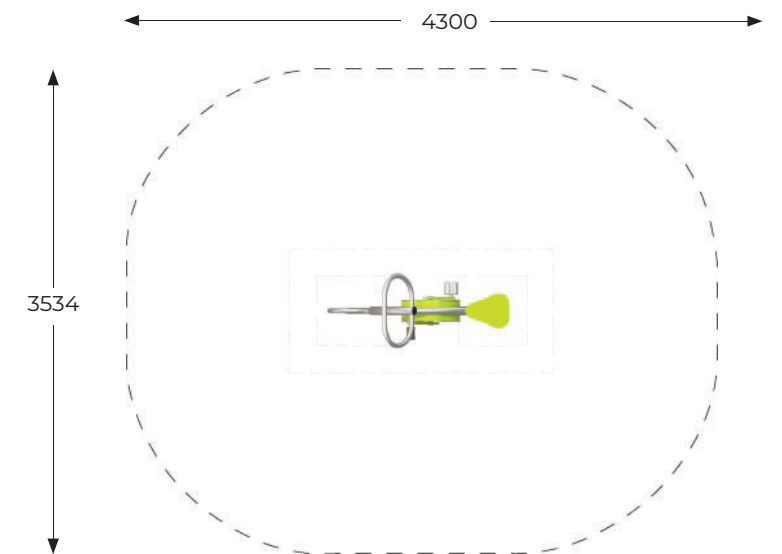

INOX Exercise Bike

Product Sheet

Product Code:	7818 INOX
Range:	Fitness
User Height:	+1.4m
Equipment Size:	L 1.30m x W 0.53m x H 0.77m
Circulation Zone:	L 4.30m x W 3.53m
Max FHOF:	0.77m

Materials:

Solid construction made of stainless steel AISI304, cleaned in sandblasting process.

Air brake, side panels and pedals made of stainless steel.

Plate Made of anodized aluminum placed of a handle made of polyamide.

Back support and seats made of colourful triple layered polyethylene HDPE 15mm.