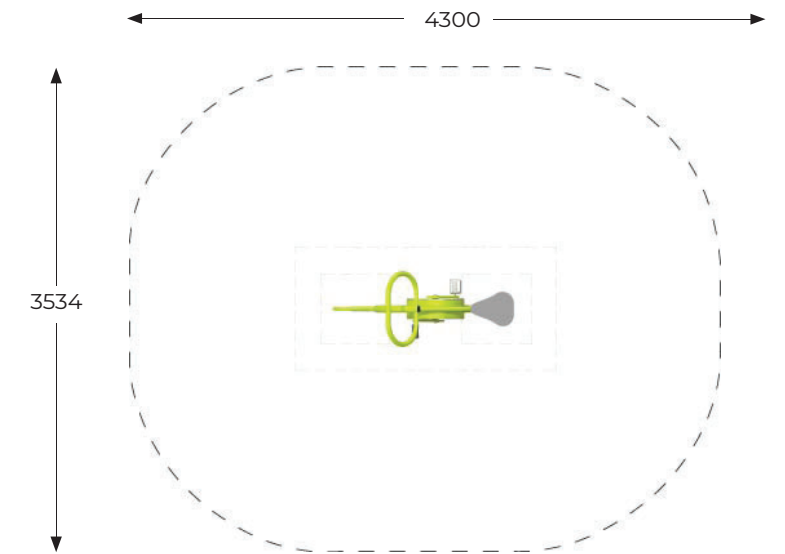

# Exercise Bike

Product Sheet

Product Code:	7818
Range:	Fitness
User Height:	+1.4m
Equipment Size:	L 1.30m x W 0.53m x H 0.77m
Circulation Zone:	L 4.30m x W 3.53m
Max FHOF:	0.77m

## Materials:

Solid construction made of black steel S235JR, cleaned in sandblasting process.

Air brake, side panels and pedals made of stainless steel.

Plate Made of anodized aluminum placed of a handle made of polyamide.