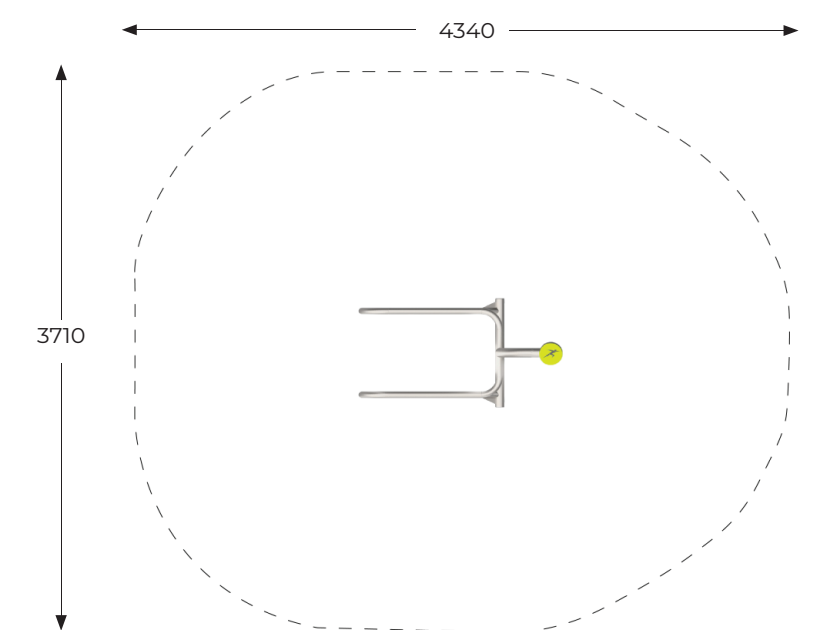

INOX Dip Station

Product Sheet

| | |
|-------------------|----------------------------|
| Product Code: | 7814 INOX |
| Range: | Fitness |
| User Height: | +1.4m |
| Equipment Size: | L 1.34m x W 0.71m x H 2.0m |
| Circulation Zone: | L 4.34m x W 3.71m |
| Max FHOF: | 1.2m |

Materials:

Solid construction made of black steel S235JR, cleaned in sandblasting process.

Plates made of colourful triple layered polyethylene. HDPE 15mm thick in the highest quality, totally damp-proof and resistant to UV

Plate Made of anodized aluminum placed of a handle made of polyamide.

Play Value:

Socialise

*Artistic representation only. Active Discovery intellectual property. Any reproduction, even partial, is prohibited. All rights reserved.