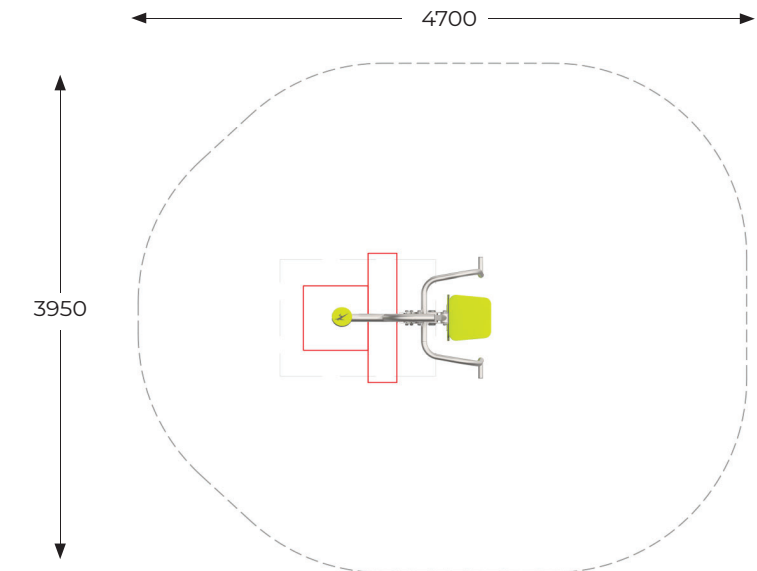

# INOX Chest Press

Product Sheet

Product Code:	7813 INOX
Range:	Fitness
User Height:	+1.4m
Equipment Size:	L 1.25m x W 0.95m x H 2.14m
Circulation Zone:	L 4.70m x W 3.95m
Max FHO:	0.70m

## Materials:

Solid construction made of black steel S235JR, cleaned in sandblasting process.

Plates made of colourful triple layered polyethylene. HDPE 15mm thick in the highest quality, totally damp-proof and resistant to UV

Plate Made of anodized aluminum placed of a handle made of polyamide.

Back support and seats made of colourful triple layered polyethylene HDPE 15mm.