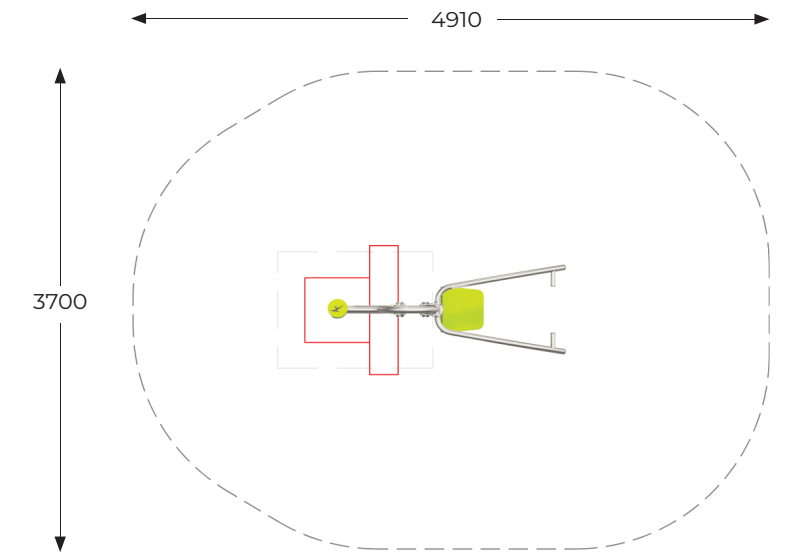

Lat Pulldown

Product Sheet

Product Code:	7812
Range:	Fitness
User Height:	+1.4m
Equipment Size:	L 1.85m x W 0.70m x H 2.04m
Circulation Zone:	L 4.91m x W 3.70m
Max FHOF:	0.72m

Materials:

Solid construction made of black steel S235JR, cleaned in sandblasting process.

Plates made of colourful triple layered polyethylene. HDPE 15mm thick in the highest quality, totally damp-proof and resistant to UV

Plate Made of anodized aluminum placed of a handle made of polyamide.

Back support and seats made of colourful triple layered polyethylene HDPE 15mm.

Play Value:

Socialise