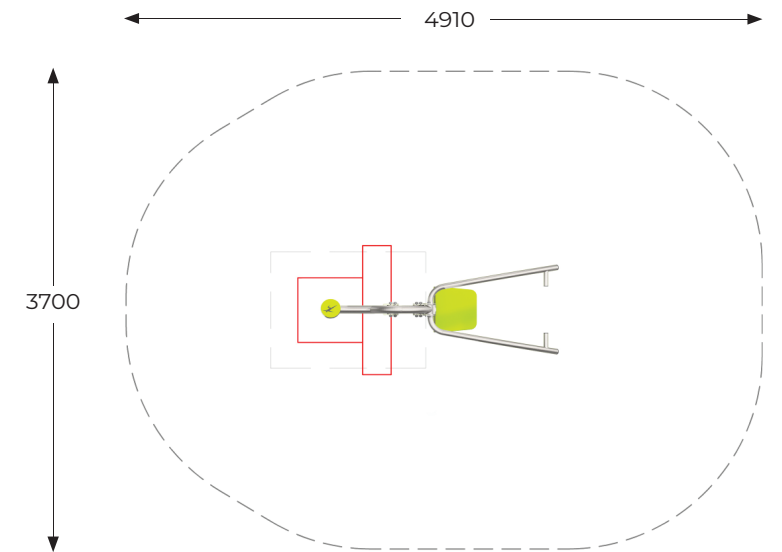

# INOX Lat Pulldown

Product Sheet

Product Code:	7812 INOX
Range:	Fitness
User Height:	+1.4m
Equipment Size:	L 1.85m x W 0.70m x H 2.04m
Circulation Zone:	L 4.91m x W 3.70m
Max FHOF:	0.72m

## Materials:

Solid construction made of stainless steel AISI304, cleaned in sandblasting process.

Plates made of colourful triple layered polyethylene. HDPE 15mm thick in the highest quality, totally damp-proof and resistant to UV

Plate Made of anodized aluminum placed of a handle made of polyamide.

Back support and seats made of colourful triple layered polyethylene HDPE 15mm.