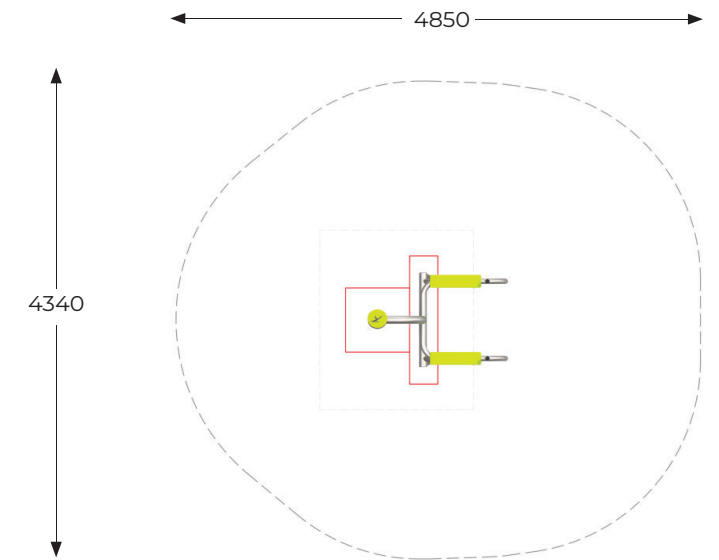

# INOX Gym Ladder

Product Sheet

Product Code:	7806 INOX
Range:	Fitness
User Height:	+1.4m
Equipment Size:	L 1.0m x W 0.96m x H 2.06m
Circulation Zone:	L 4.85m x W 4.34m
Max FHOF:	1.0m