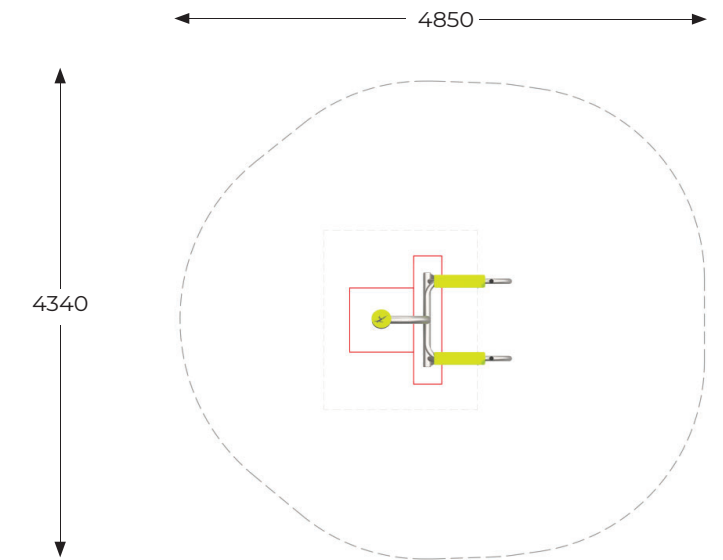

# Gym Ladder

## Product Sheet

|                   |                            |
|-------------------|----------------------------|
| Product Code:     | 7806                       |
| Range:            | Fitness                    |
| User Height:      | +1.4m                      |
| Equipment Size:   | L 1.0m x W 0.96m x H 2.06m |
| Circulation Zone: | L 4.85m x W 4.34m          |
| Max FHOF:         | 1.0m                       |