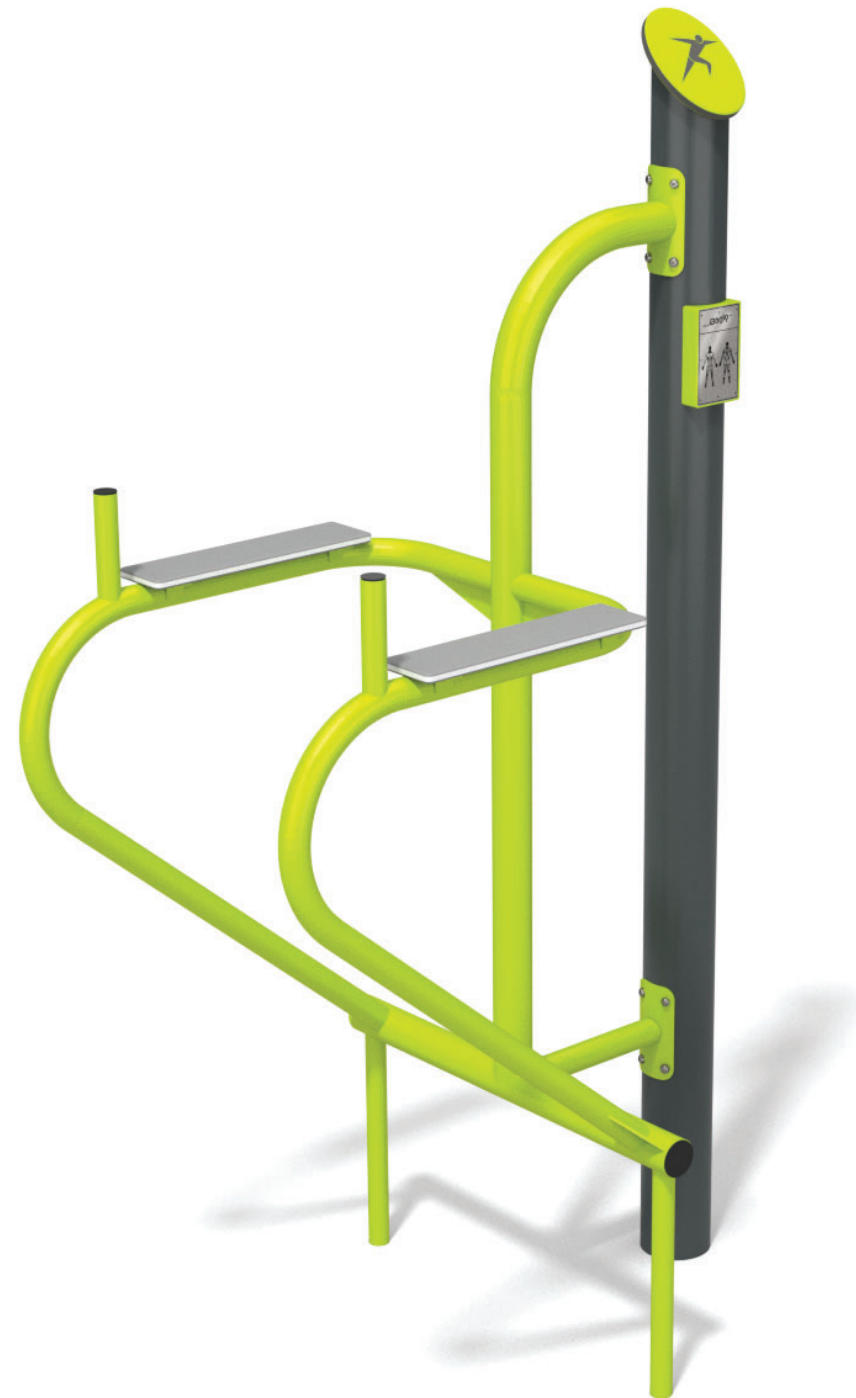

# Leg Raise

Product Sheet

Product Code:	7805
Range:	Fitness
User Height:	+1.4m
Equipment Size:	L 1.10m x W 0.73m x H 2.0m
Circulation Zone:	L 4.10m x W 3.73m
Max FHOFF:	1.20m

## Materials:

Solid construction made of black steel S235JR, cleaned in sandblasting process.

Plates made of colourful triple layered polyethylene. HDPE 15mm thick in the highest quality, totally damp-proof and resistant to UV

Plate Made of anodized aluminum placed of a handle made of polyamide.

Back support and seats made of colourful triple layered polyethylene HDPE 15mm.

## Play Value:

Socialise