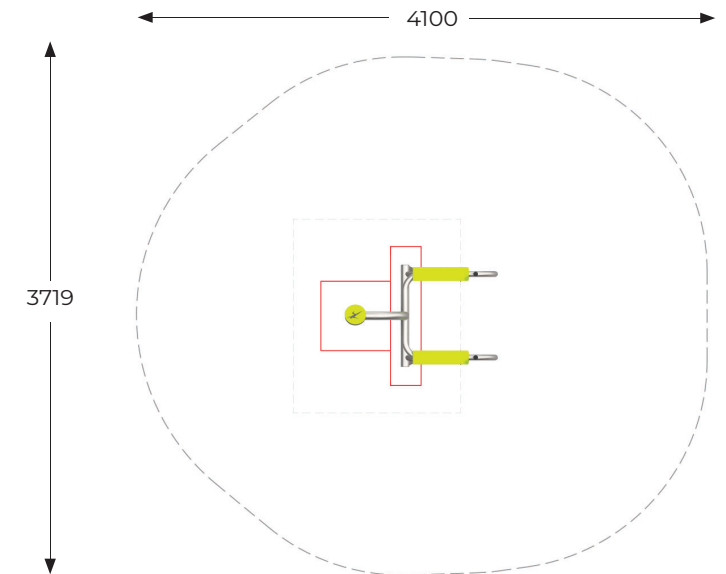

# Leg Raise

Product Sheet

Product Code:	7805
Range:	Fitness
User Height:	+1.4m
Equipment Size:	L 1.10m x W 0.73m x H 2.0m
Circulation Zone:	L 4.10m x W 3.73m
Max FHOFF:	1.20m

## Materials:

Solid construction made of black steel S235JR, cleaned in sandblasting process.

Plates made of colourful triple layered polyethylene. HDPE 15mm thick in the highest quality, totally damp-proof and resistant to UV

Plate Made of anodized aluminum placed of a handle made of polyamide.

Back support and seats made of colourful triple layered polyethylene HDPE 15mm.