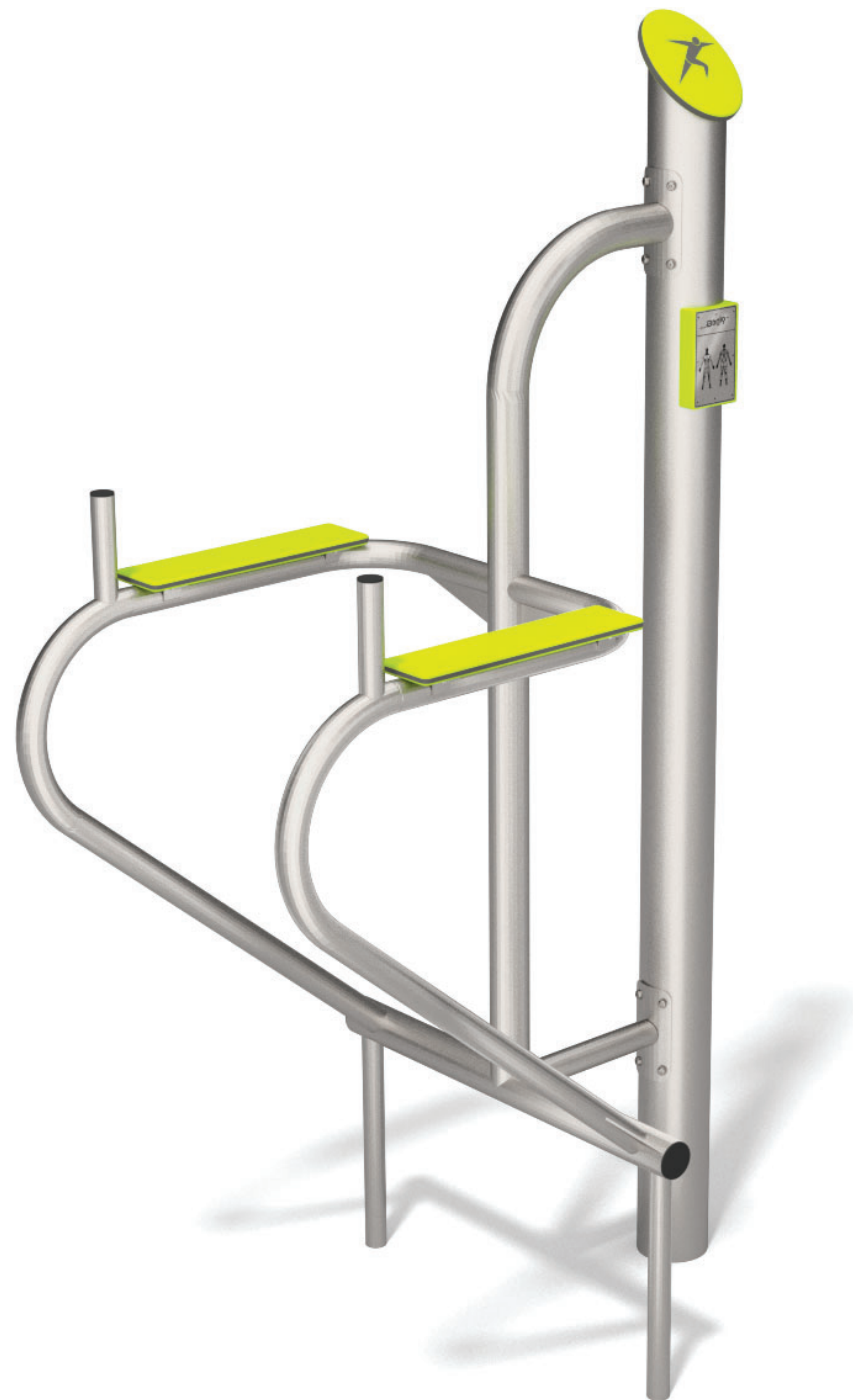

INOX Leg Raise

Product Sheet

Product Code:	7805 INOX
Range:	Fitness
User Height:	+1.4m
Equipment Size:	L 1.10m x W 0.73m x H 2.0m
Circulation Zone:	L 4.10m x W 3.73m
Max FHOFF:	1.20m

Materials:

Solid construction made of stainless steel AISI304, cleaned in sandblasting process.

Plates made of colourful triple layered polyethylene. HDPE 15mm thick in the highest quality, totally damp-proof and resistant to UV

Plate Made of anodized aluminum placed of a handle made of polyamide.

Back support and seats made of colourful triple layered polyethylene HDPE 15mm.

Play Value:

Socialise