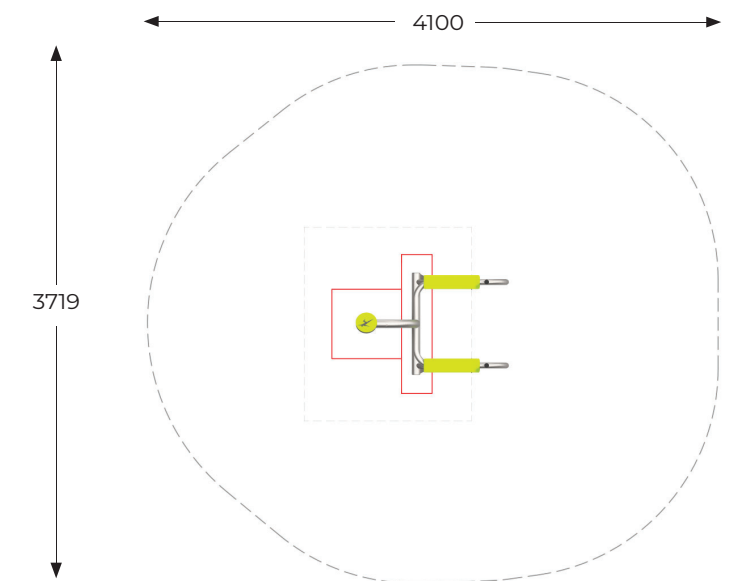

INOX Leg Raise

Product Sheet

Product Code:	7805 INOX
Range:	Fitness
User Height:	+1.4m
Equipment Size:	L 1.10m x W 0.73m x H 2.0m
Circulation Zone:	L 4.10m x W 3.73m
Max FHOFF:	1.20m

Materials:

Solid construction made of stainless steel AISI304, cleaned in sandblasting process.

Plates made of colourful triple layered polyethylene. HDPE 15mm thick in the highest quality, totally damp-proof and resistant to UV

Plate Made of anodized aluminum placed of a handle made of polyamide.

Back support and seats made of colourful triple layered polyethylene HDPE 15mm.

Play Value:

Socialise