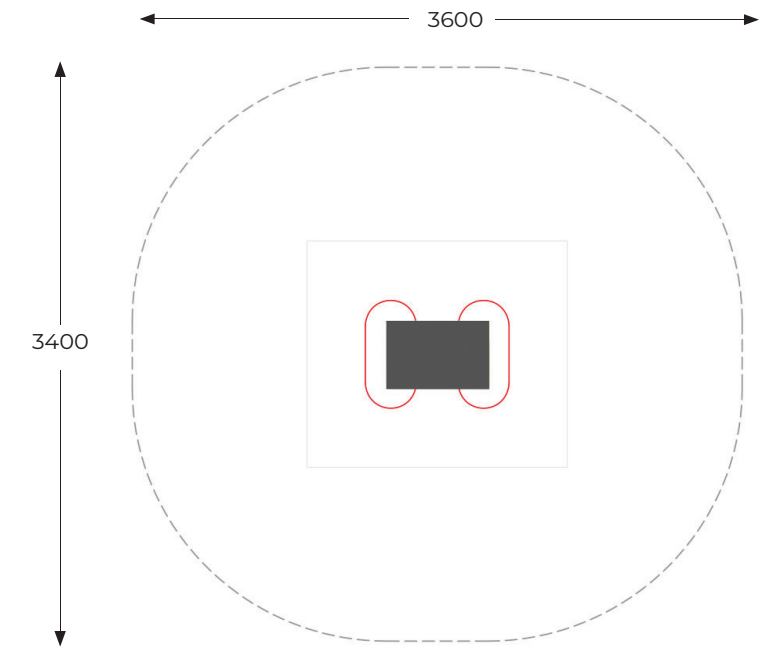

# Jump Box 600mm

Product Sheet

Product Code:	7619
Range:	Fitness
User Height:	+1.4m
Equipment Size:	L 0.60m x W 0.40m x H 0.60m
Circulation Zone:	L 3.60m x W 3.40m
Max FHO:	0.60m

## Materials:

Anti-slip anthracite 10mm HPL platform.

Colourful HPL Panels 13mm