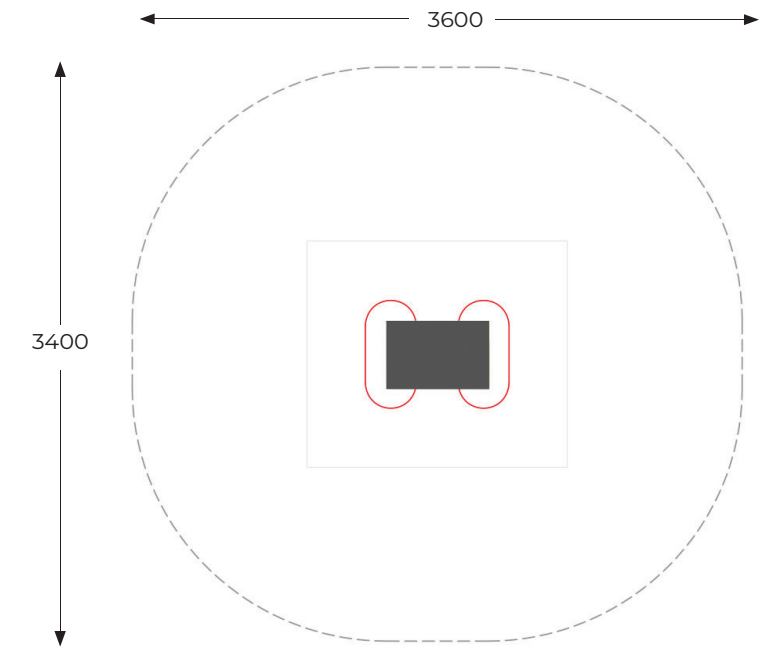

Jump Box 400mm

Product Sheet

Product Code:	7618
Range:	Fitness
User Height:	+1.4m
Equipment Size:	L 0.60m x W 0.40m x H 0.40m
Circulation Zone:	L 3.60m x W 3.40m
Max FHOE:	0.40m

Materials:

Anti-slip anthracite 10mm HPL platform.

Colourful HPL Panels 13mm

Play Value:

Socialise