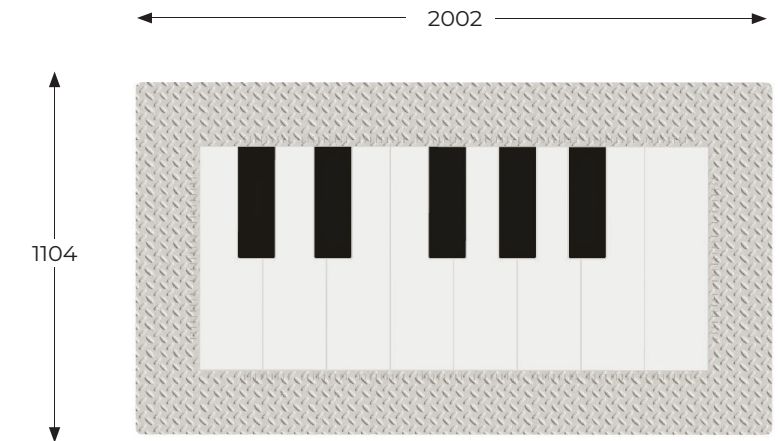

Floor Baby Piano

Product Sheet

Product Code:	MUS038
Range:	Musical
Ages:	2+ yrs
Equipment Size:	L 2.0m x W 1.1m x H 0.17m

Materials:

Piano Keys are made of aluminium, with a black and white coating to reduce users slipping. As a mechanical floor piece, it can be used in a variety of environments.

A Stainless Steel plate surrounds the keys

Stainless Steel body and mechanism

Play Value:

Social

Inclusive

Musical

Sensory