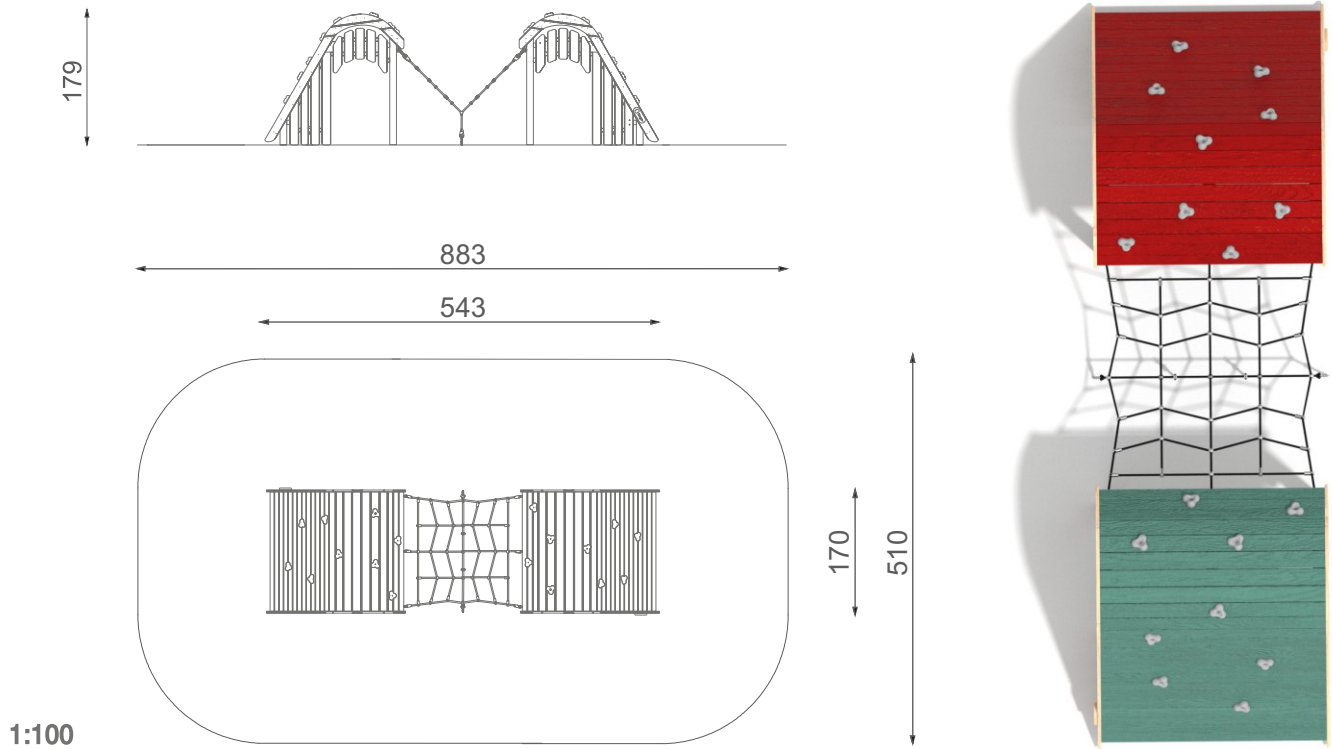

### Information about the product

Dimensions	543 x 170 cm
Safety zone	883 x 510 cm
Safety zone area	~42,5 m <sup>2</sup>
Overall height	179 cm
Free fall height	179 cm
Amount of users	30
Tallest element	226 cm
Heaviest element	97 kg
Product complies with EN 1176-1:2017-12	Yes
Availability of spare parts	Yes
Age range	1-12

According to EN 1176-1:2017-12 norm, the product requires applying a safety surface according to the product's free fall height.

### Functions

Socialising

Sensory  
Integration

Climbing

Let's **Buglo**

**Materials**

Natural robinia wood

Robinia painted with a special water-based paint. Quick-drying, vapour-permeable providing a semi-gloss finish.

Elements made of stainless steel AISI304 totally resistant to various weather conditions.

16 mm diameter polypropylene ropes pp-multislip, with a steel core.

Climbing rocks made of chippings and colourful polyester resin