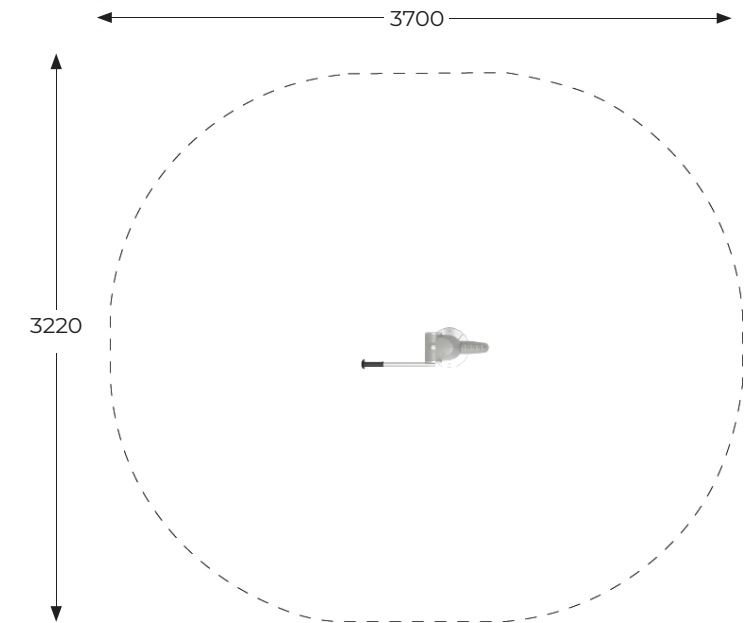

Water Pump

Product Sheet

Product Code:	2038
Range:	Water Play
Ages:	1-8 yrs
Equipment Size:	L 0.70m x W 0.22m x H 1.03m
Fall Zone:	L 3.70m x W 3.22m
Max FHOF:	1.0m

Materials:

Made from high-quality AISI 304 stainless steel, ensuring durability and full resistance to weather conditions. Corrosion-resistant and suitable for outdoor use.

Pump mechanism cover: plastic

Play Value:

Social

Water Play

Sensory

*Artistic representation only. Active Discovery intellectual property. Any reproduction, even partial, is prohibited. All rights reserved.