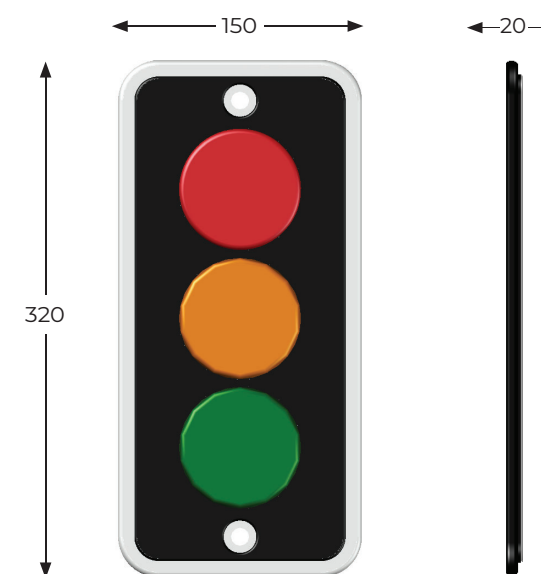

Traffic Light Sign

Product Sheet

Product Code:	LBT019
Range:	Bike Track
Ages:	2+ yrs
Equipment Size:	L 0.32m x W 0.02m x H 0.15m

Materials:

UV Stable HDPE (High Density Polyethylene). Available in an array of vibrant colours. It is durable and can be 100% recycled at the end of their lifespan.