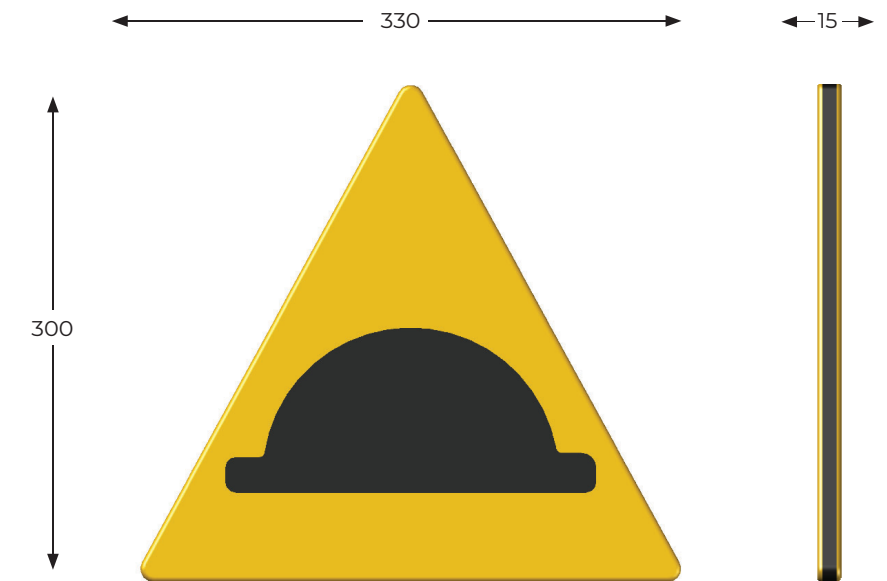

Speed Hump Sign

Product Sheet

Product Code:	LBT017
Range:	Bike Track
Ages:	2+ yrs
Equipment Size:	L 0.33m x W 0.015m x H 0.30m

Materials:

UV Stable HDPE (High Density Polyethylene). Available in an array of vibrant colours. It is durable and can be 100% recycled at the end of their lifespan.