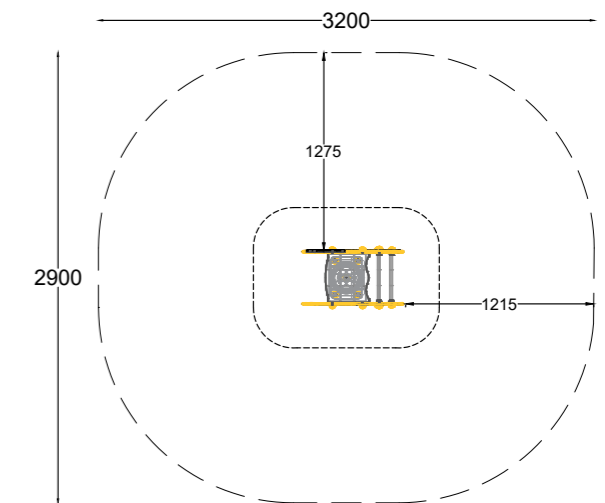

FS2014

Betty Bee Sit-In Rocker | Product Sheet

Range:	Springers
Ages:	2+ yrs
Capacity:	1
Equipment Size:	W 0.39m D 0.65m H 0.75m
Max FHO:	0.60m

Materials:

Two Colour High Density Polyethylene (HDPE)
Orange Peel Texture

Powder coated steel spring with galvanized steel ground anchor. TUV certified to EN1176

Stainless steel fixing with precision security caps.

Play Value:

Rocking

Balance

Role play

Interactive