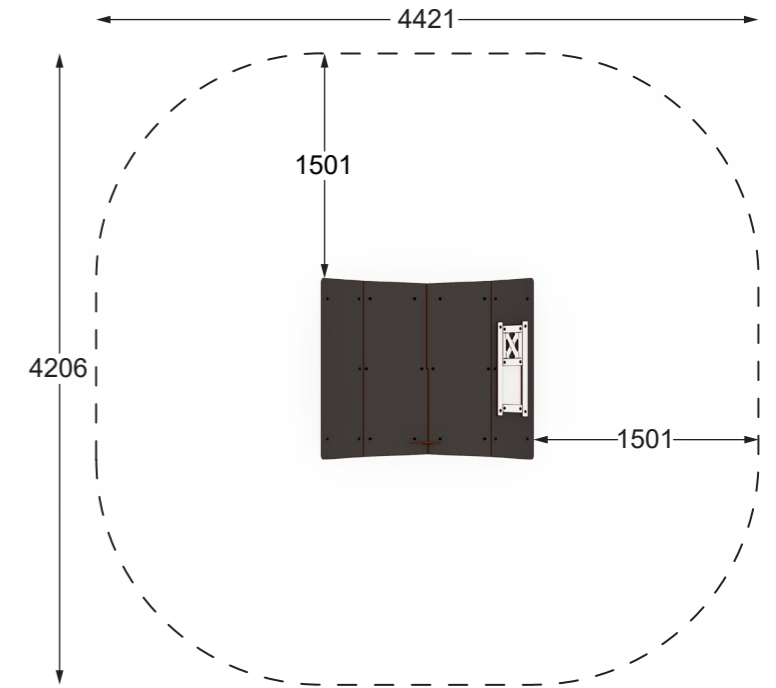

CM 017-03

Farm Barn | Product Sheet

Range:	Playhouses
Ages:	1+ yrs
Equipment Size:	L 1.42m W 1.21m H 1.75m
Circulation Space:	L 4.42m. W 4.21m
Max FHOH:	0.60m

Materials:

Extremely robust, HPL panels combine aesthetics and performance.

Aluminum posts, lightweight, easy-to-handle material with load bearing capacity.

Bolts and screws made entirely from stainless steel.

Play Value:

Social

Hiding

Sensory

Inclusive

Roleplay