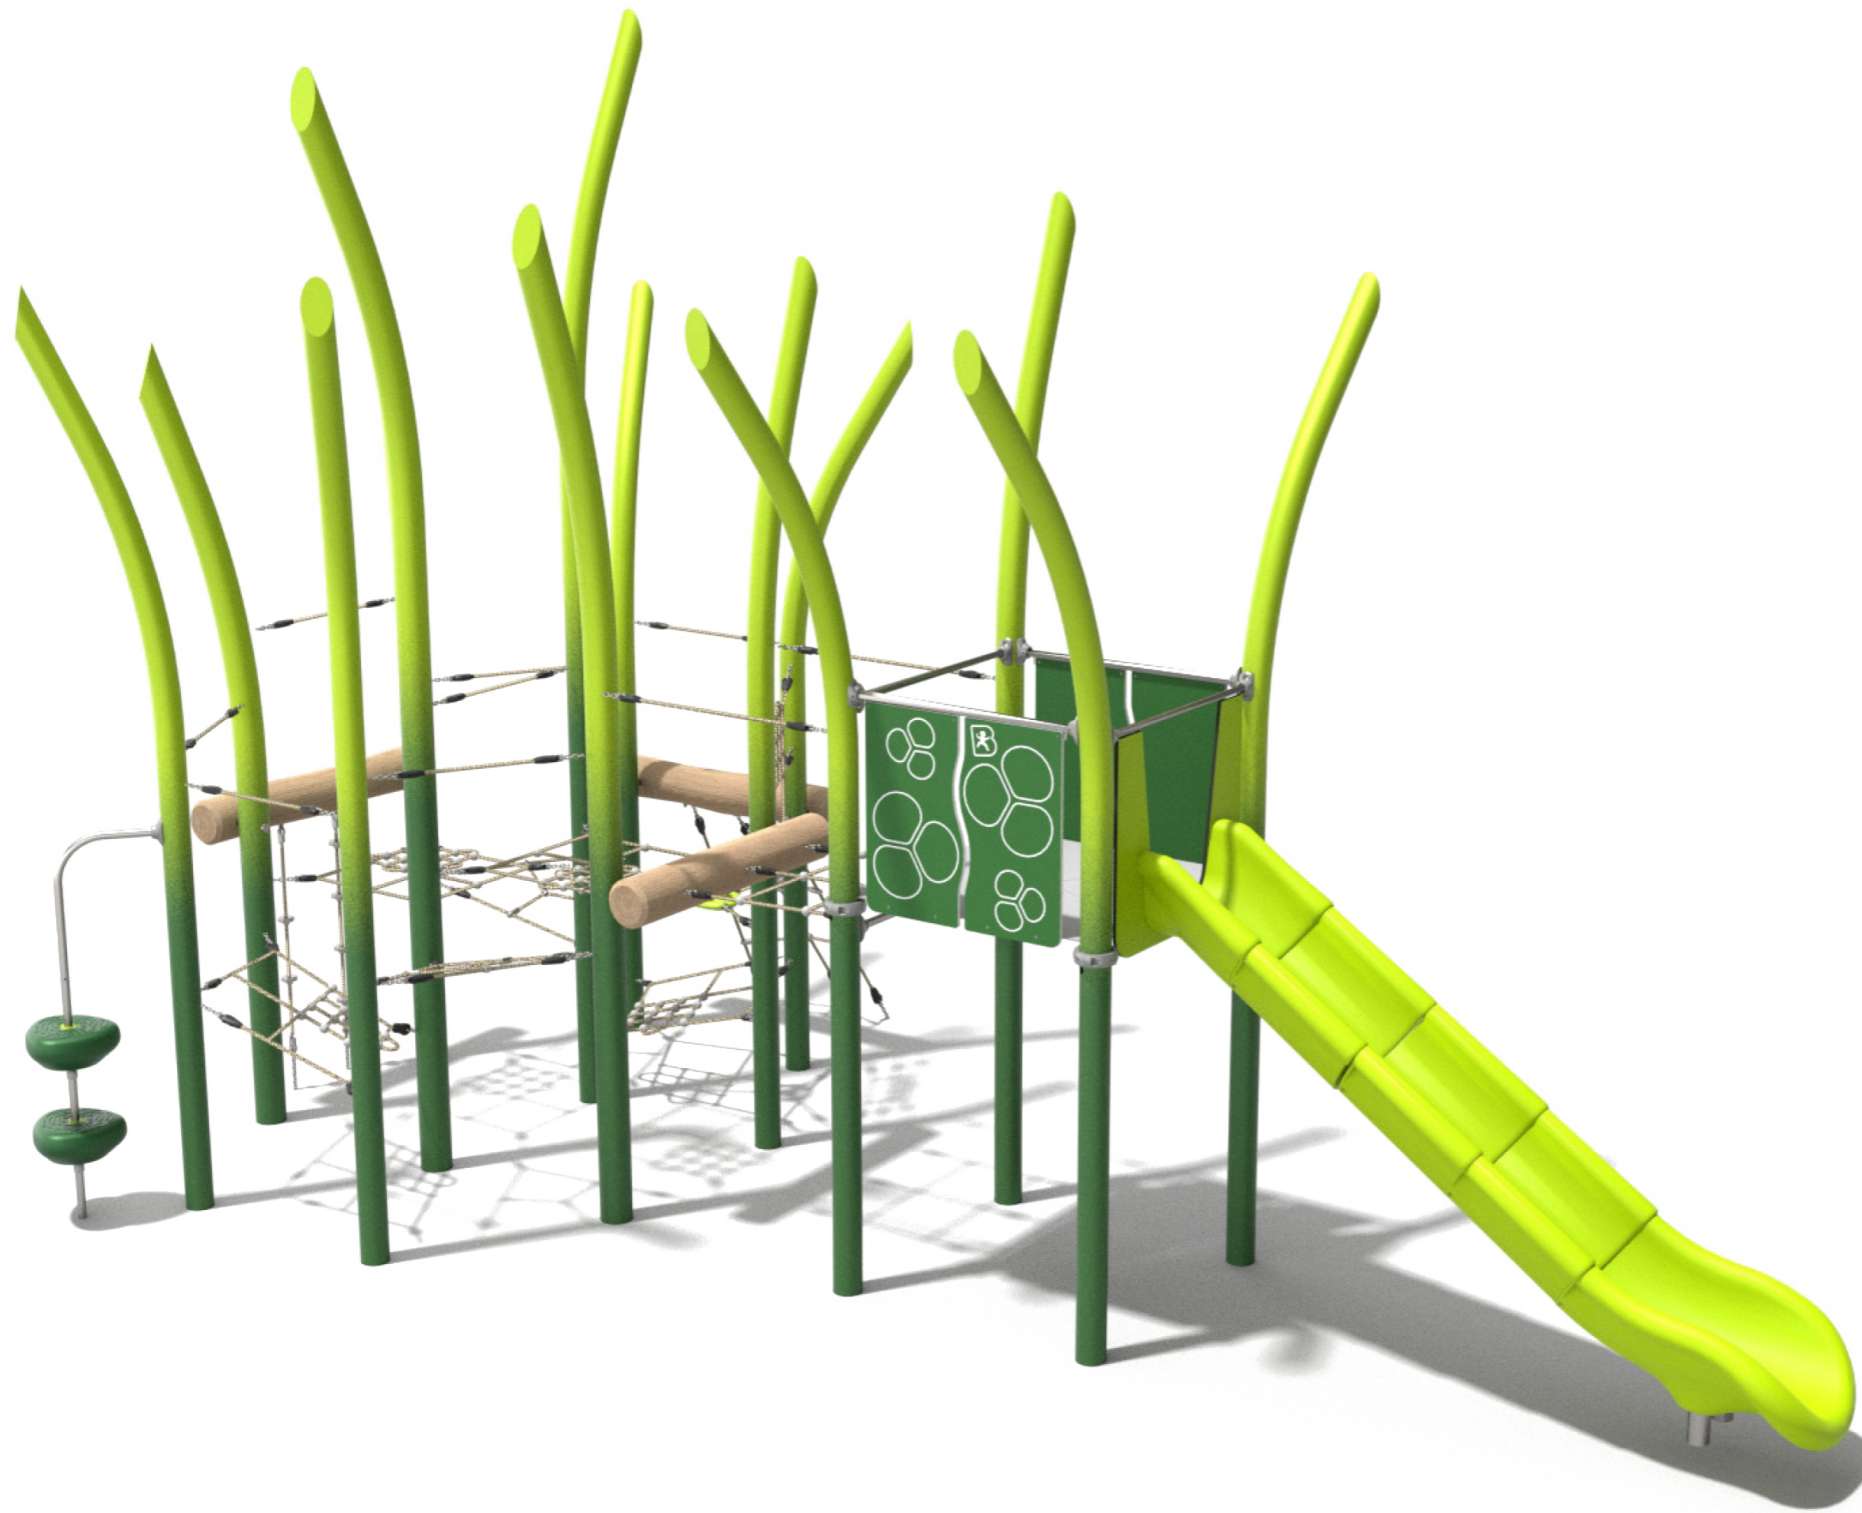

9404-9-4IV24-1A

FLORA Play Unit | Product Sheet

Range:	Nature
Ages:	3-12 yrs
Equipment Size:	L 5.28m W 4.23m H 4.82m
Fall Zone:	L 8.78m W 7.23m
Free Height of Fall:	1.84m

Materials:

Natural Acacia Robinia wood sourced from responsibly managed forests.

Made of durable black steel S235JR (ø 88.9 - 133 mm), sandblasted, galvanized, and finished with a QUALICOAT-certified polyester powder coating for corrosion resistance.

Made from high-quality AISI 304 stainless steel, ensuring durability and full resistance to weather conditions. Corrosion-resistant and suitable for outdoor use.

18mm hexagonal anti-slip platform for improved safety and stability.

Polypropylene ropes, multi-split type with a steel core, 16mm diameter. The rope ends are pressed into sleeves made of durable aluminum alloy.

The passage module is made of a 6mm stainless steel chain, 15mm thick HDPE boards, and an 18mm thick non-slip HDPE board.

Play Value:

Sliding

Socialise

Rope

Climbing

Balancing

Hanging