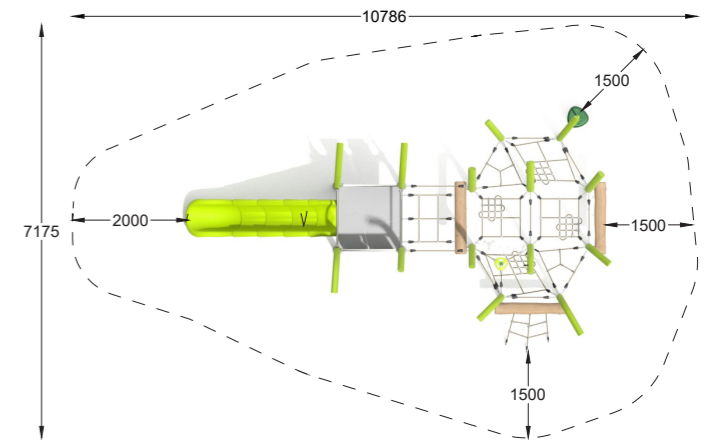

9404-9-4IV24-1A

FLORA Play Unit | Product Sheet

Range:	Nature
Ages:	3-12 yrs
Equipment Size:	L 5.28m W 4.23m H 4.82m
Fall Zone:	L 8.78m W 7.23m
Free Height of Fall:	1.84m

Materials:

Natural Acacia Robinia wood sourced from responsibly managed forests.

Made of durable black steel S235JR (ø 88.9 - 133 mm), sandblasted, galvanized, and finished with a QUALICOAT-certified polyester powder coating for corrosion resistance.

Made from high-quality AISI 304 stainless steel, ensuring durability and full resistance to weather conditions. Corrosion-resistant and suitable for outdoor use.

18mm hexagonal anti-slip platform for improved safety and stability.

Polypropylene ropes, multi-split type with a steel core, 16mm diameter. The rope ends are pressed into sleeves made of durable aluminum alloy.

The passage module is made of a 6mm stainless steel chain, 15mm thick HDPE boards, and an 18mm thick non-slip HDPE board.

Play Value:

Sliding

Socialise

Rope

Climbing

Balancing

Hanging