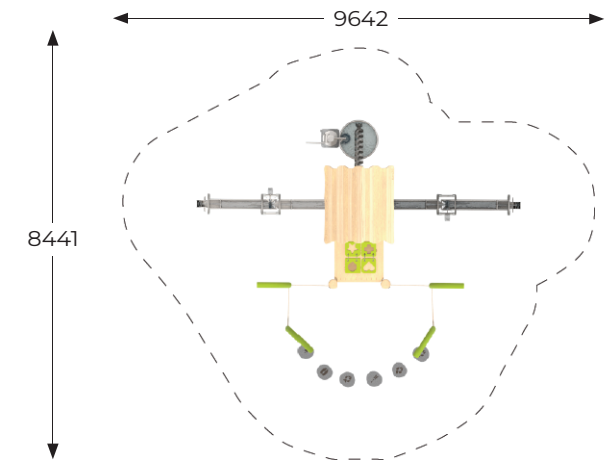

# The Sift & Splash

Product Sheet

Product Code:	8189-7-28IX23-1A
Range:	Sand & Water Play
Ages:	1-12 yrs
Equipment Size:	L 6.65m x W 5.45m x H 3.79m
Fall Zone:	L 9.64m x W 8.41m
Max FHO:	0.98m

The sand bucket is made of soft rubber, with a lift and chain crafted from stainless steel for strength and durability.

Triple-layered 15mm HDPE plates, offering high durability, UV resistance, and complete damp-proofing for long-lasting performance in demanding environments.

13mm high-quality colorful HPL plates (with black plates made of 8mm HPL), providing full damp-proof and UV resistance for enhanced durability.