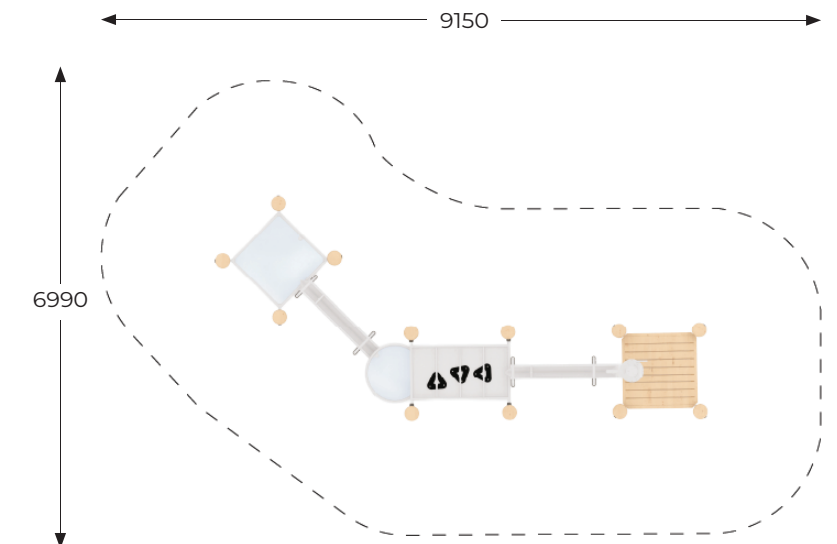

The Woodland Wallow

Product Sheet

Product Code:	8186-8-17VIII23-1A
Range:	Water Play
Ages:	1-12 yrs
Equipment Size:	L 6.15m x W 3.99m x H 1.75m
Fall Zone:	L 9.15m x W 6.99m
Max FHO:	0.55m

Materials:

Made from high-quality AISI 304 stainless steel, ensuring durability and full resistance to weather conditions. Corrosion-resistant and suitable for outdoor use.

Timber sourced from responsibly managed forests.

Elements coated in galvanised powder and powder coating paint.

Play Value:

Social

Water Play

Roleplay

Sensory

*Artistic representation only. Active Discovery intellectual property. Any reproduction, even partial, is prohibited. All rights reserved.