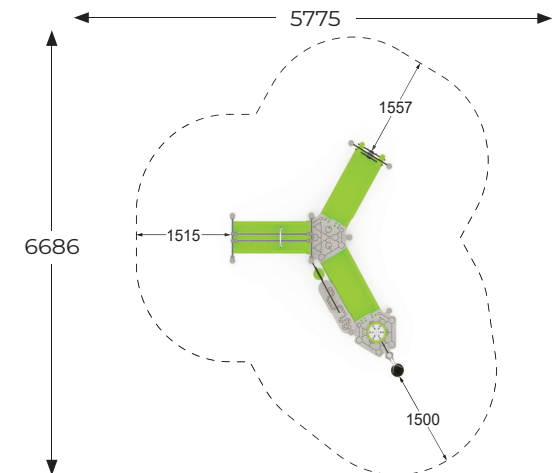

# Sand Play Trough

Product Sheet

Product Code:	7127-5-23XII24-1A
Range:	Sand Play
Ages:	1-8 yrs
Equipment Size:	L 3.61m x W 2.78m x H 2.14m
Fall Zone:	L 6.68m x W 5.78m
Max FHO:	0.53m

## Materials:

-  Made from high-quality AISI 304 stainless steel, ensuring durability and full resistance to weather conditions. Corrosion-resistant and suitable for outdoor use.
-  Safe pipe plugs are made of injection-molded polyamide, ensuring durability and reliability for secure sealing.
-  The sand bucket is made of soft rubber, with a lift and chain crafted from stainless steel for strength and durability.
-  Triple-layered 15mm HDPE plates, offering high durability, UV resistance, and complete damp-proofing for long-lasting performance in demanding environments.
-  13mm high-quality colorful HPL plates (with black plates made of 8mm HPL), providing full damp-proof and UV resistance for enhanced durability.