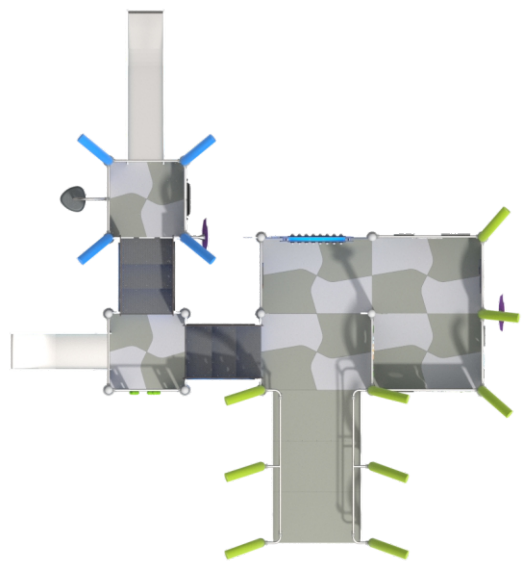

Approximate dimensions:

Dimensions	787 x 713 cm
Safety zone	1083 x 1141 cm
Overall height	408 cm

Approximate dimensions:

Dimensions	787 x 713 cm
Safety zone	1083 x 1141 cm
Overall height	408 cm