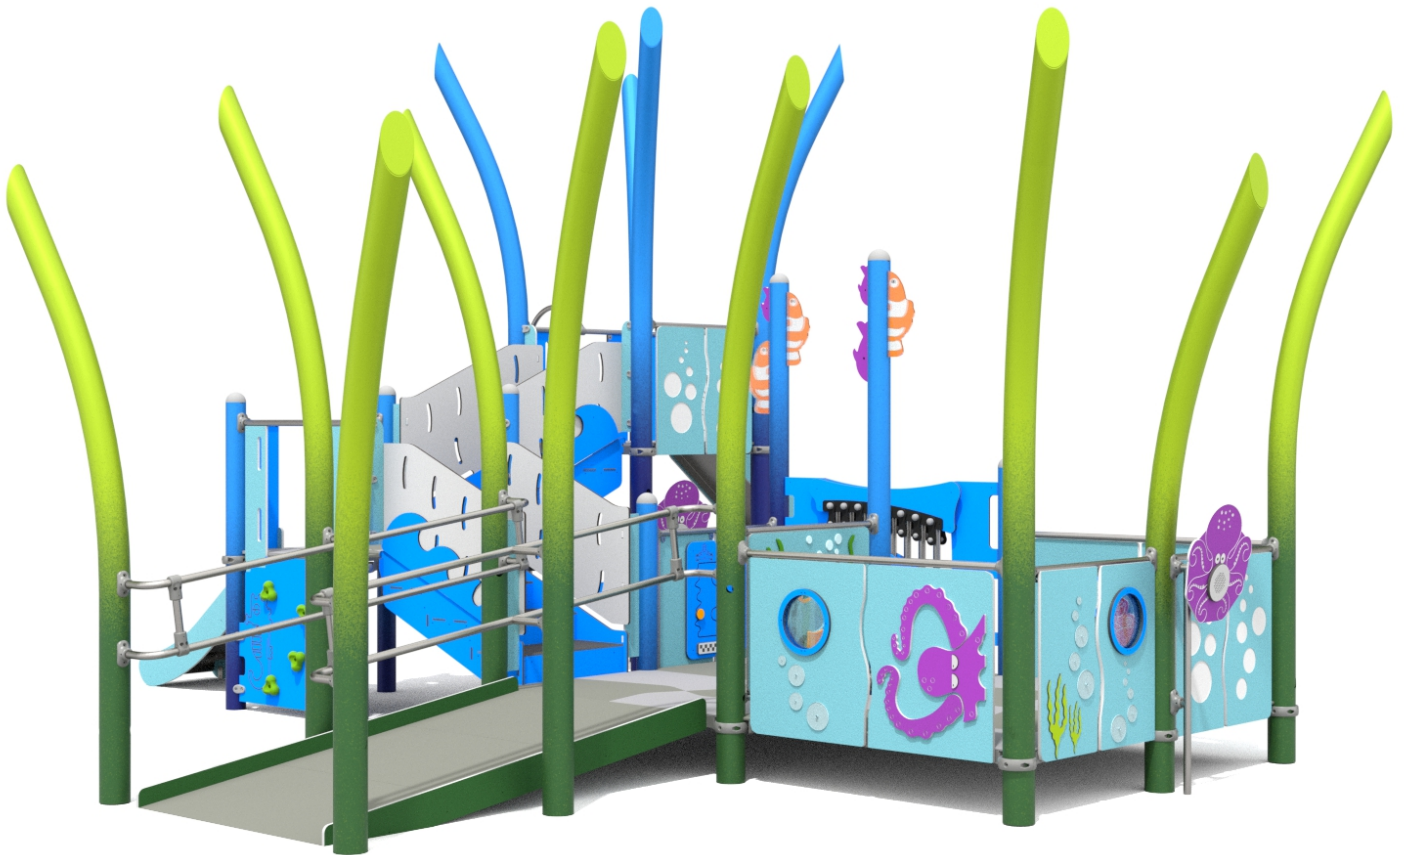

Approximate dimensions:

Dimensions	787 x 713 cm
Safety zone	1083 x 1141 cm
Overall height	408 cm

Approximate dimensions:

Dimensions	787 x 713 cm
Safety zone	1083 x 1141 cm
Overall height	408 cm