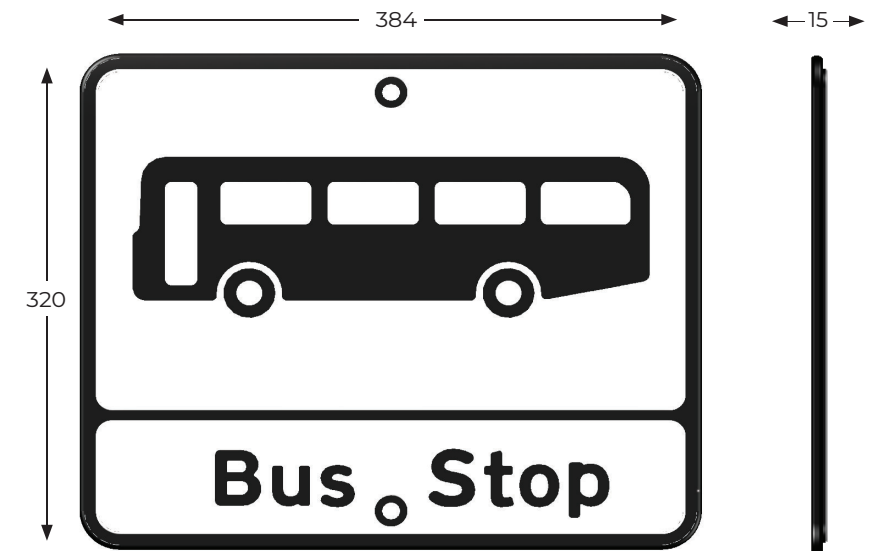

Bus Stop Sign

Product Sheet

Product Code:	LBT001
Range:	Bike Track
Ages:	2+ yrs
Equipment Size:	L 0.38m x W 0.009m x H 0.32m

Materials:

UV Stable HDPE (High Density Polyethylene). Available in an array of vibrant colours. It is durable and can be 100% recycled at the end of their lifespan.