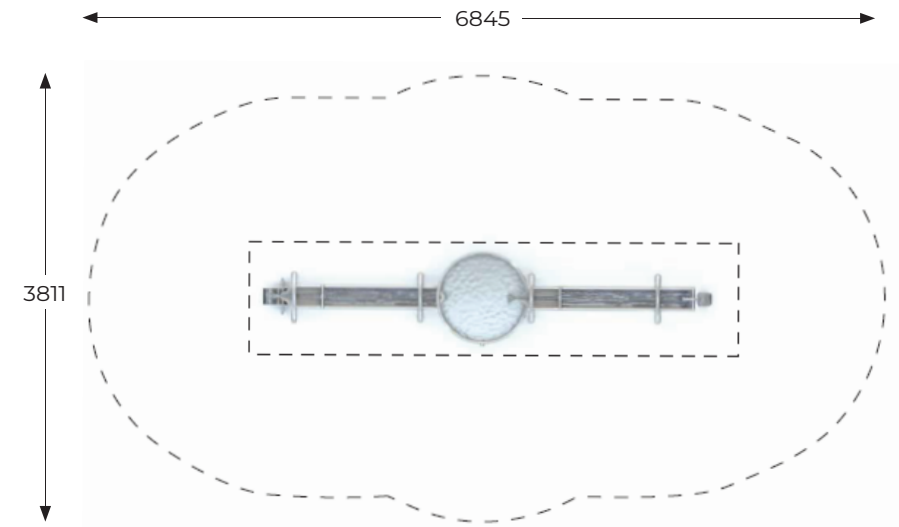

# Water Play Channel

Product Sheet

Product Code:	8187
Range:	Water Play
Ages:	1-12 yrs
Equipment Size:	L 3.84m x W 0.81m x H 1.26m
Fall Zone:	L 6.85m x W 3.81m
Max FHO:	1.20m

## Materials:

Solid construction made of stainless steel AISI 304 totally resistant to weather conditions.