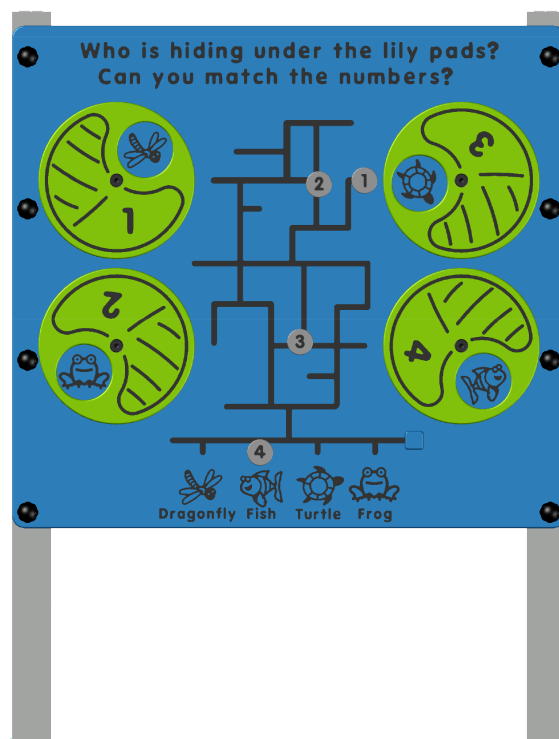

## Lily Pad Match Play Panel

### Materials:

Made from tough, durable, and safe HDPE which is 100% recyclable.

Stainless Steel Fixings protected by anti-vandalism caps

75mm Square Post Powder coated

The Pond Explorer Play Panel is a fun, moving parts panel with lots of activities to enjoy. The panel is made up of t-slots to navigate the exploring frog discs around the panel with four rotating lily pads which the frog discs slide into. Rotate the lily to align the frog to the channel that navigates to the next lily pad.

### Product Features:

Rotating Disc

Sliding Counter

Range:

Interactive Panel

Ages:

2+ yrs

Size: