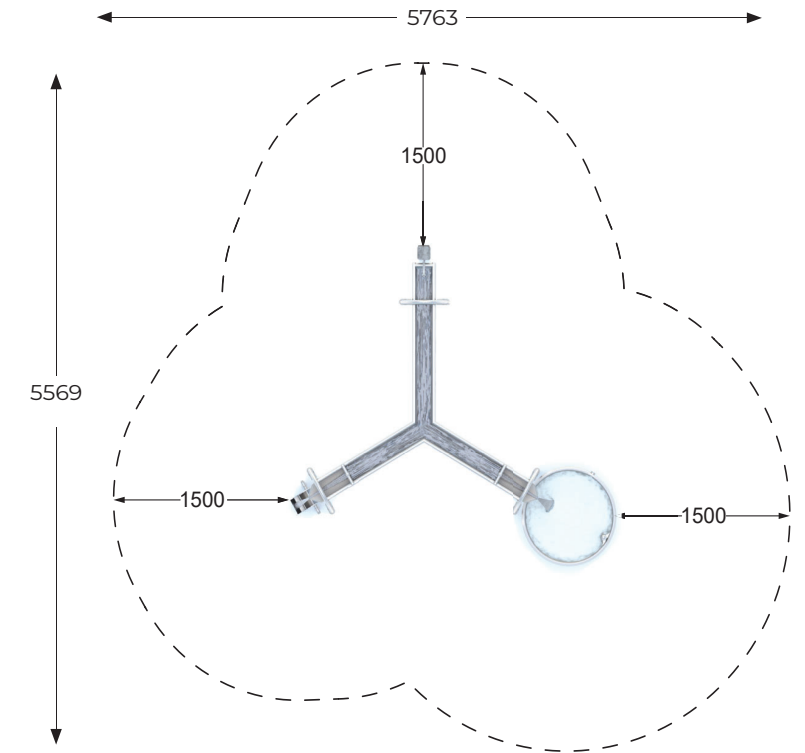

Water Play Trough

Product Sheet

Product Code:	8183
Range:	Water Play
Ages:	3-12 yrs
Equipment Size:	L 2.76m x W 2.57m x H 1.10m
Fall Zone:	L 5.57m x W 5.76m
Max FHOF:	0.26m

Materials:

Solid construction made of stainless steel AISI 304 totally resistant to weather conditions.

Play Value:

Social

Water Play

Inclusive

Sensory