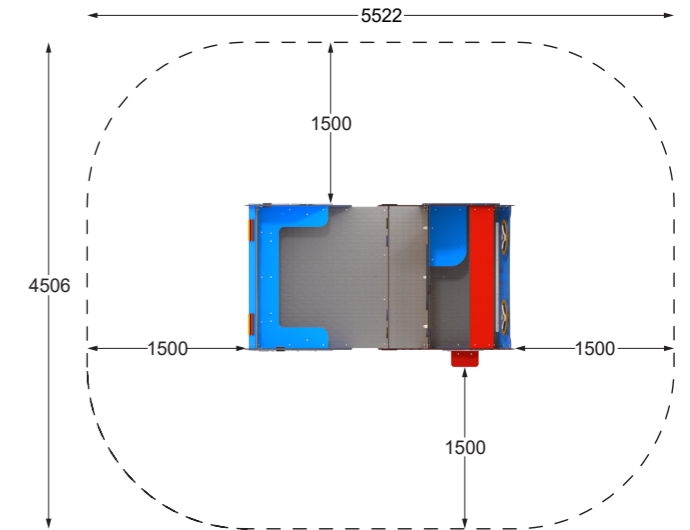

4042

Small Truck | Product Sheet

Range:	Transport
Ages:	3-12 yrs
Equipment Size:	L 2.52m W 1.50m H 1.60m
Fall Zone:	L 5.52m W 4.50m
Free Height of Fall:	0.75m

Materials:

Plates of the walls and platforms made of colourful 13mm HPL (black plates made of 8mm HPL), in the highest quality totally damp-proof and resistant to UV.

Anti-slip anthracite 10mm HPL platform plate with a very high resistance to weather conditions and attrition.

Solid construction made of black steel S235JR, cleaned in the sandblasting process Protected against corrosion by galvanizing and powder coating with polyester paint QUALICOAT attested.

Plates of the walls are made of triple layered 15mm HDPE polyethylene, in the highest quality, totally damp-proof and resistant to UV.

Windows are made of safe polycarbonate 8mm thick.

Play Value:

Creative Thinking