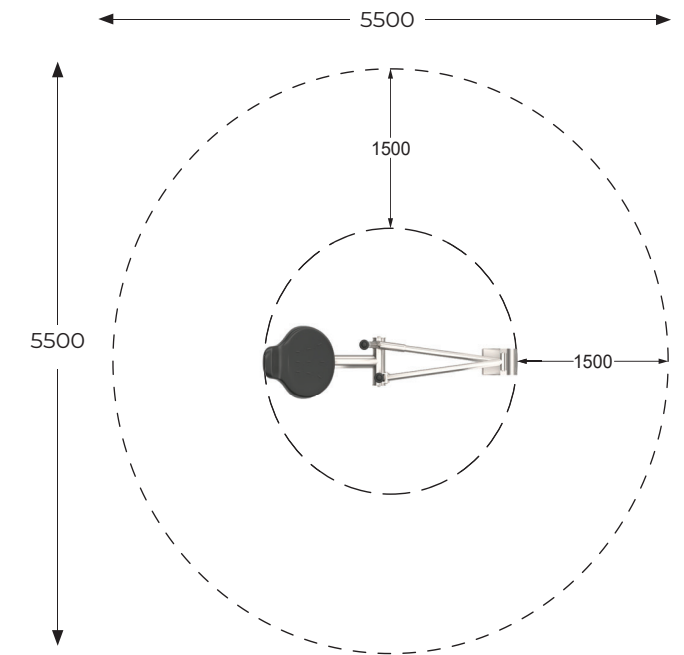

# Sand Digger

Product Sheet

Product Code:	2035
Range:	Sand Play
Ages:	3-12 yrs
Equipment Size:	L 1.40m x W 0.34m x H 1.15m
Fall Zone:	L 5.50m x W 5.50m
Max FHO:	0.50m

## Materials:

Solid construction made of stainless steel AISI 304 totally resistant to weather conditions.