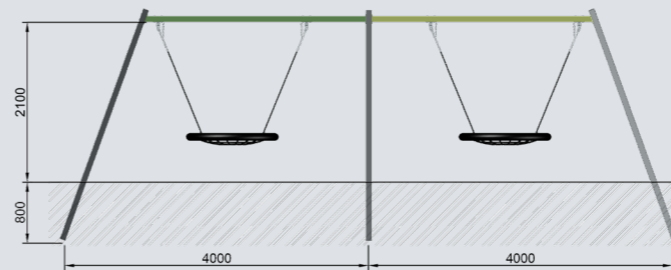

CSW2/PS13

Combination Swing | Product Sheet

Powdercoated Uprights

Powder Coated Cross Bar

Antivandalism Caps

Rope Nest Basket

Range: Swings

Age: 3+

Size: L 2400 x W 8000 x H 2100

Fall Zone: L 8200 x W 8000

Free Height of Fall: 1500

Play Value: 3

sales@activediscovery.net.au | 1300 13 PLAY (1300 13 7529)
www.activediscovery.net.au

*Artistic representation only. Active Discovery intellectual property. Any reproduction, even partial, is prohibited. All rights reserved.