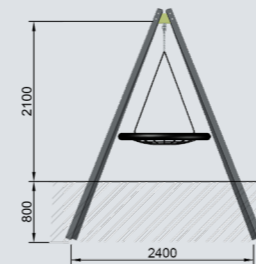

CSW2/PS13

Combination Swing | Product Sheet

Powdercoated Uprights

Powder Coated Cross Bar

Antivandalism Caps

Rope Nest Basket

Range: Swings

Age: 3+

Size: L 2400 x W 8000 x H 2100

Fall Zone: L 8200 x W 8000

Free Height of Fall: 1500

Play Value: 3

sales@activediscovery.net.au | 1300 13 PLAY (1300 13 7529)
www.activediscovery.net.au

*Artistic representation only. Active Discovery intellectual property. Any reproduction, even partial, is prohibited. All rights reserved.