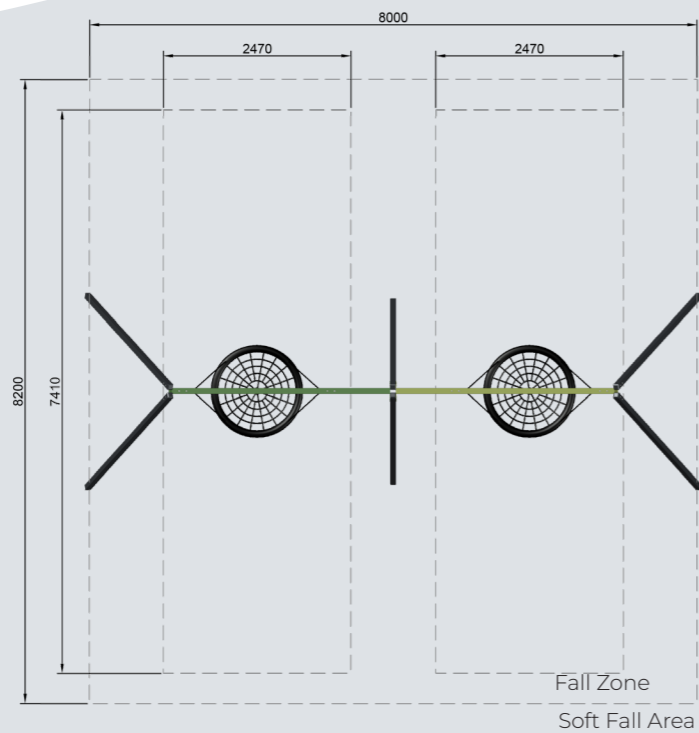

CSW2/PS13

Combination Swing | Product Sheet

Powdercoated Uprights

Powder Coated Cross Bar

Antivandalism Caps

Rope Nest Basket

Range: Swings

Age: 3+

Size: L 2400 x W 8000 x H 2100

Fall Zone: L 8200 x W 8000

Free Height of Fall: 1500

Play Value: 3

sales@activediscovery.net.au | 1300 13 PLAY (1300 13 7529)
www.activediscovery.net.au

*Artistic representation only. Active Discovery intellectual property. Any reproduction, even partial, is prohibited. All rights reserved.