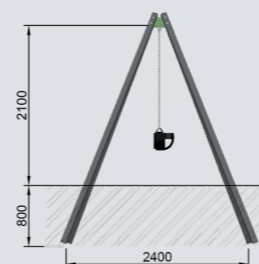

QS1/PS04

Combination Swing | Product Sheet

Range: Swings

Age: 3+

Size: L 2400 x W 8000 x H 2100

Fall Zone: L 8200 x W 8000

Free Height of Fall: 1500

Play Value: 3