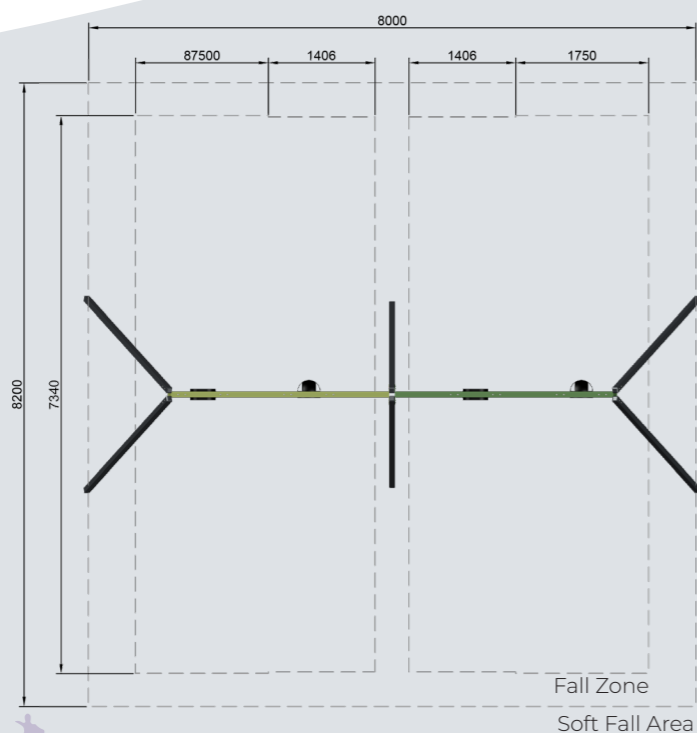

QS1/PS04

Combination Swing | Product Sheet

Range: Swings

Age: 3+

Size: L 2400 x W 8000 x H 2100

Fall Zone: L 8200 x W 8000

Free Height of Fall: 1500

Play Value: 3