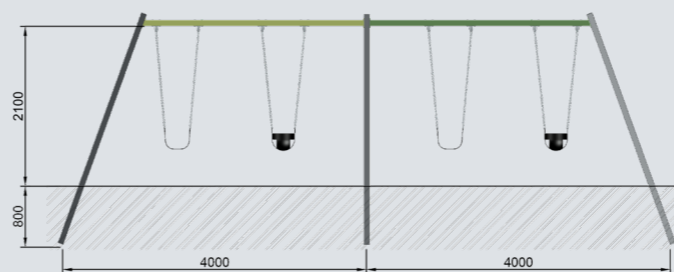

QS1/PS04

Combination Swing | Product Sheet

Range: Swings

Age: 3+

Size: L 2400 x W 8000 x H 2100

Fall Zone: L 8200 x W 8000

Free Height of Fall: 1500

Play Value: 3