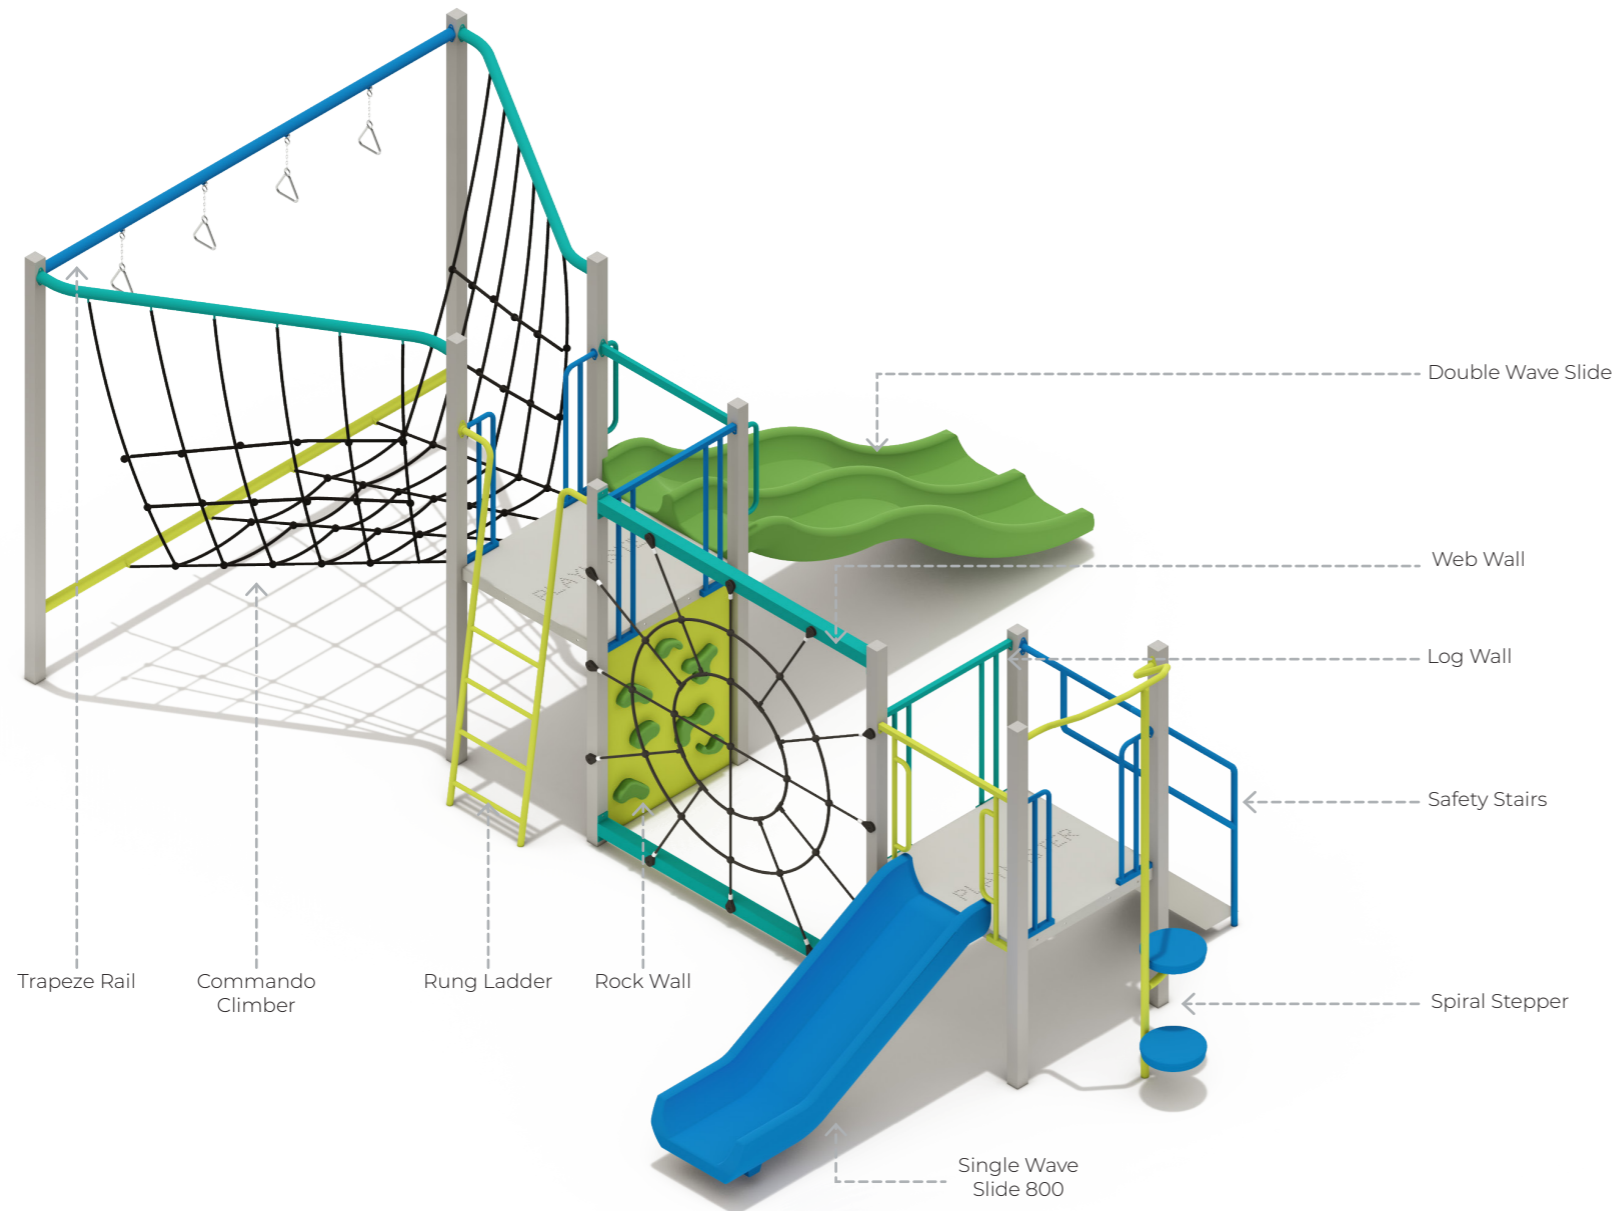

PM2-0405

All Ages Design | Product Sheet

Range:	Multiplay Unit
Ages:	All Ages
Equipment Size:	L 6.85m W 5.43m H 2.60m
Fall Zone:	L 10.31m W 8.90m
Max FHO:	1.60m

Play Value:

- Sliding
- Rock Climbing
- Rope Play
- Ladder Climbing
- Balance
- Socialise
- Role play
- Interactive

Play Panels:

*Artistic representation only. Active Discovery intellectual property. Any reproduction, even partial, is prohibited. All rights reserved.