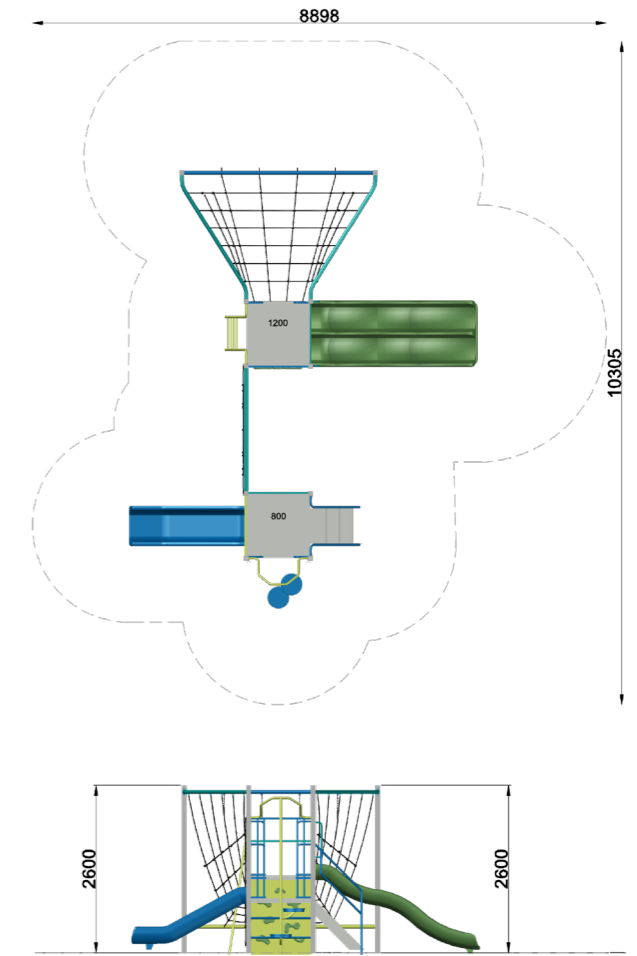

PM2-0405

All Ages Design | Product Sheet

Range:	Multiplay Unit
Ages:	All Ages
Equipment Size:	L 6.85m W 5.43m H 2.60m
Fall Zone:	L 10.31m W 8.90m
Max FHO:	1.60m

Play Value:

- Sliding
- Rock Climbing
- Rope Play
- Ladder Climbing
- Balance
- Socialise
- Role play
- Interactive

Play Panels:

*Artistic representation only. Active Discovery intellectual property. Any reproduction, even partial, is prohibited. All rights reserved.