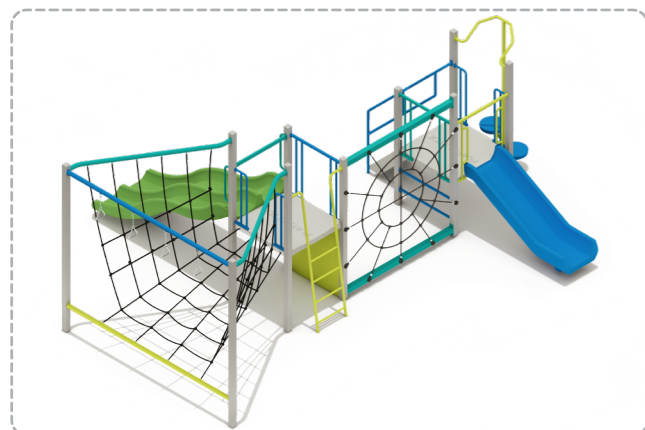

PM2-0405

All Ages Design | Product Sheet

Range:	Multiplay Unit
Ages:	All Ages
Equipment Size:	L 6.85m W 5.43m H 2.60m
Fall Zone:	L 10.31m W 8.90m
Max FHO:	1.60m

Play Value:

- Sliding
- Rock Climbing
- Rope Play
- Ladder Climbing
- Balance
- Socialise
- Role play
- Interactive

Play Panels:

*Artistic representation only. Active Discovery intellectual property. Any reproduction, even partial, is prohibited. All rights reserved.