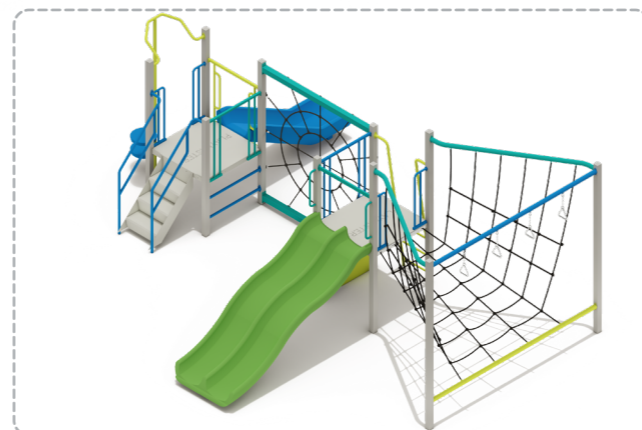

PM2-0405

All Ages Design | Product Sheet

Range:	Multiplay Unit
Ages:	All Ages
Equipment Size:	L 6.85m W 5.43m H 2.60m
Fall Zone:	L 10.31m W 8.90m
Max FHO:	1.60m

Play Value:

- Sliding
- Rock Climbing
- Rope Play
- Ladder Climbing
- Balance
- Socialise
- Role play
- Interactive

Play Panels:

*Artistic representation only. Active Discovery intellectual property. Any reproduction, even partial, is prohibited. All rights reserved.