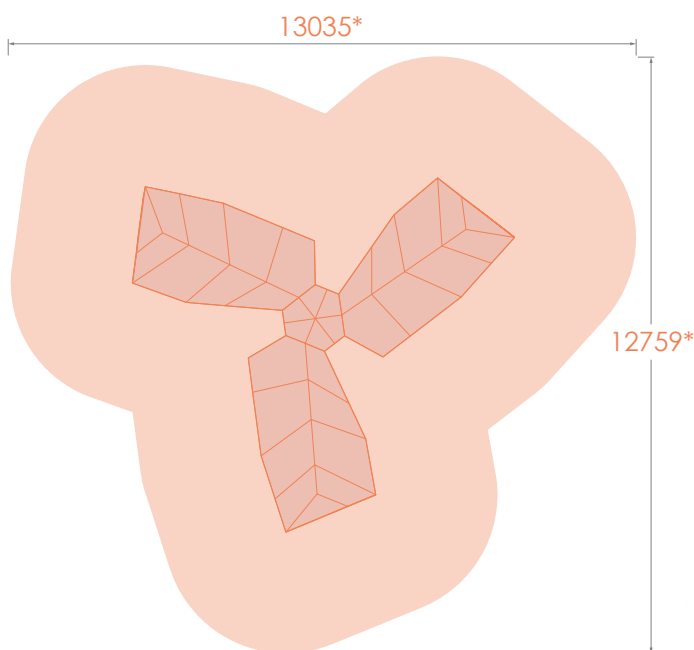

# SUPER COLOSSUS

👤 =30
📍 =27
📏 =90m²
📏 =41m
📏 =112m²

Contact your local distributor for installation instructions or detailed specifications.

\*Fallzone in shaded region  
Softfall to AS 4685:1

BO-SC-01

BO-SC-02

BO-SC-03