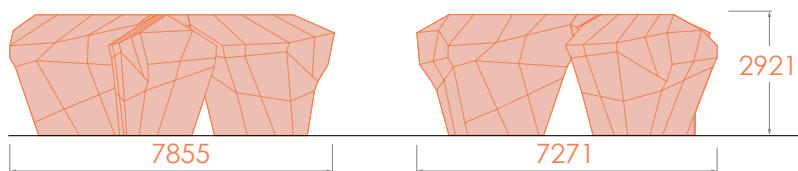

# SUPER COLOSSUS

👤 =30
📍 =27
📏 =90m²
📏 =41m
📏 =112m²

Contact your local distributor for installation instructions or detailed specifications.

\*Fallzone in shaded region  
Softfall to AS 4685:1

BO-SC-01

BO-SC-02