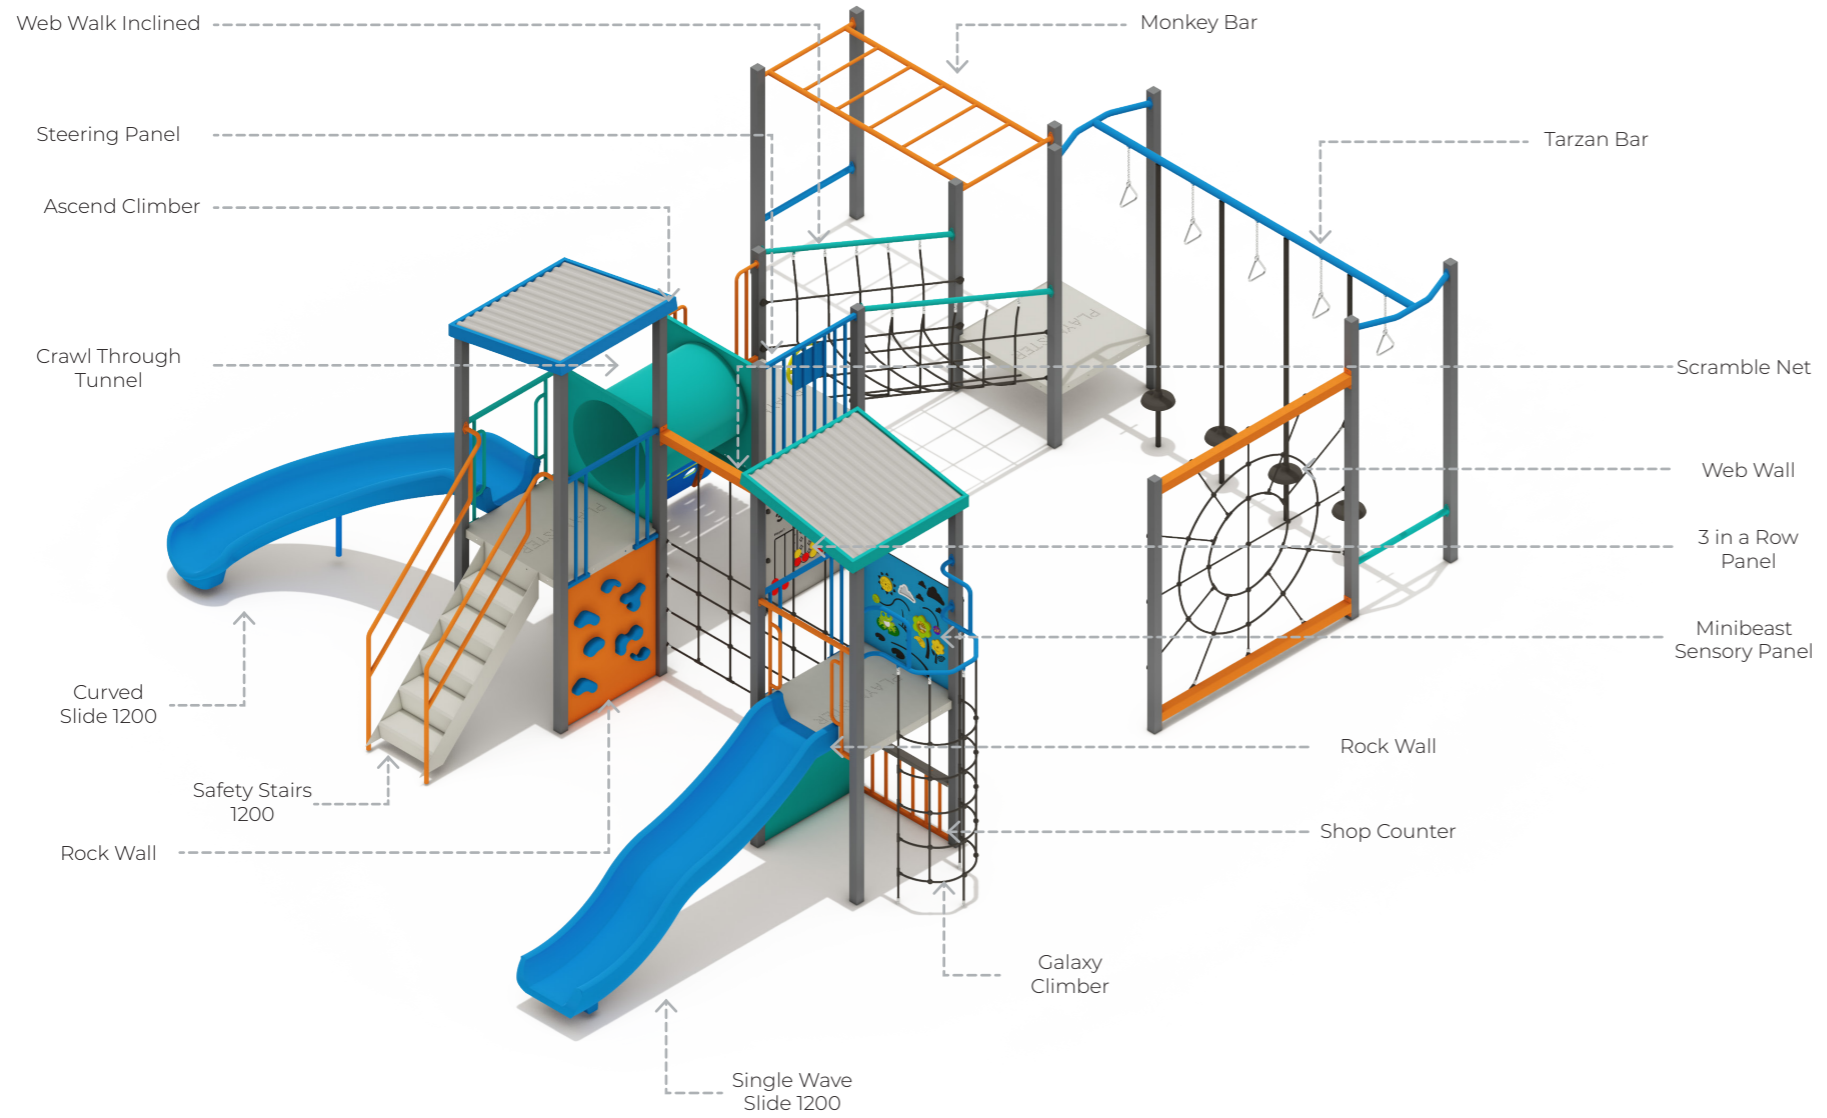

# PM4-0825

Junior | Product Sheet

Range:	Multiplay Unit
Ages:	Junior
Equipment Size:	L 8.67m W 6.98m H 3.25m
Fall Zone:	L 12.31m W 10.11m
Max FHO:	2.00m

### Play Value:

-  Sliding
-  Creativity
-  Role Play
-  Socialise
-  Crawling
-  Hiding
-  Climbing

### Play Panels:

-  Driving Test
-  3 in a Row
-  Minibeast Sensory