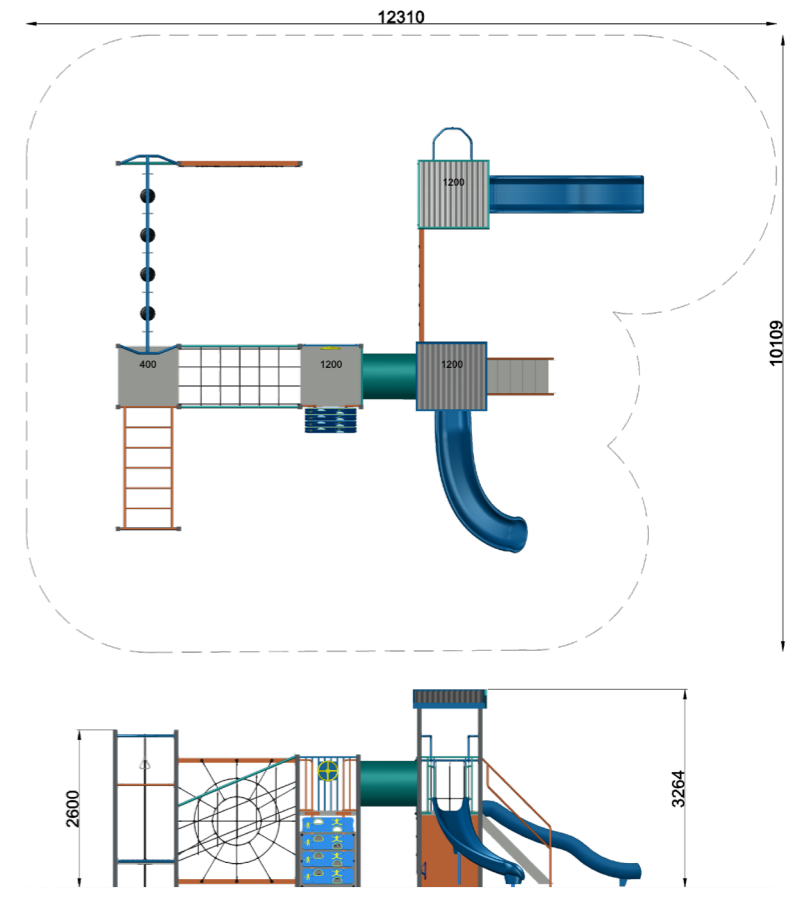

# PM4-0825

Junior | Product Sheet

Range:	Multiplay Unit
Ages:	Junior
Equipment Size:	L 8.67m W 6.98m H 3.25m
Fall Zone:	L 12.31m W 10.11m
Max FHO:	2.00m

### Play Value:

-  Sliding
-  Creativity
-  Role Play
-  Socialise
-  Crawling
-  Hiding
-  Climbing

### Play Panels:

-  Driving Test
-  3 in a Row
-  Minibeast Sensory