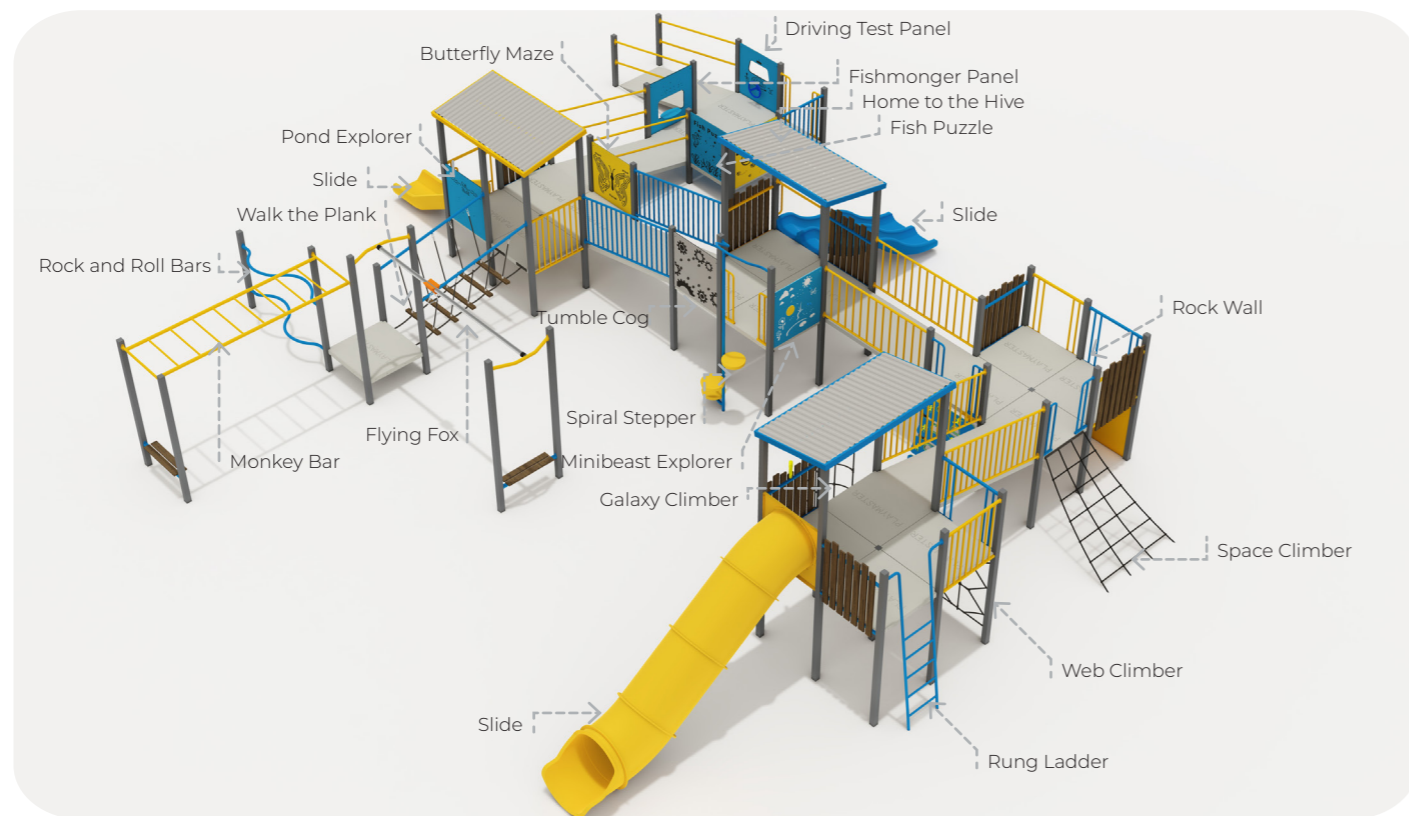

PM21-001

Inclusive | Product Sheet

Minimum Pit Size:
W 16.60m L 15.66m

Play Value:

- Balancing
- Creative Thinking
- Inclusive
- Climbing
- Climbing
- Role Play
- Sliding
- Socialising

Play Panels:

- Test Driving
- Fishmonger
- Tile Fish Puzzle
- Home to the Hive
- Butterfly Maze
- Tumble Cog
- Pond Explorer
- Minibeast Explorer

Materials:

- 75mm Square Post, Powdercoated
- 1m x 1m Aluminium Square Platform
- Composite Timber
- Tough, durable, and safe HDPE.
- Polypropylene thread braided

*Artistic representation only. Active Discovery intellectual property. Any reproduction, even partial, is prohibited. All rights reserved.