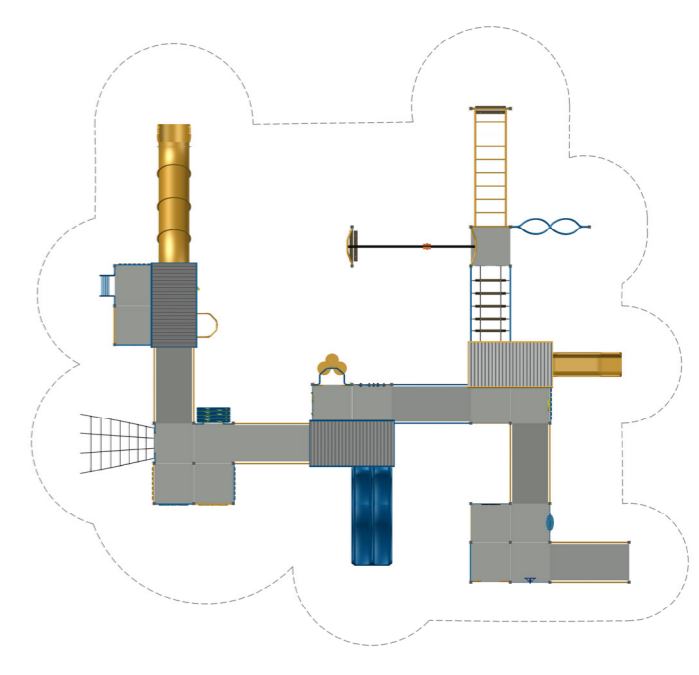

PM21-001

Inclusive | Product Sheet

Minimum Pit Size:
W 16.60m L 15.66m

Play Value:

- Balancing
- Creative Thinking
- Inclusive
- Climbing
- Climbing
- Role Play
- Sliding
- Socialising

Play Panels:

- Test Driving
- Fishmonger
- Tile Fish Puzzle
- Home to the Hive
- Butterfly Maze
- Tumble Cog
- Pond Explorer
- Minibeast Explorer

Materials:

- 75mm Square Post, Powdercoated
- 1m x 1m Aluminium Square Platform
- Composite Timber
- Tough, durable, and safe HDPE.
- Polypropylene thread braided

*Artistic representation only. Active Discovery intellectual property. Any reproduction, even partial, is prohibited. All rights reserved.