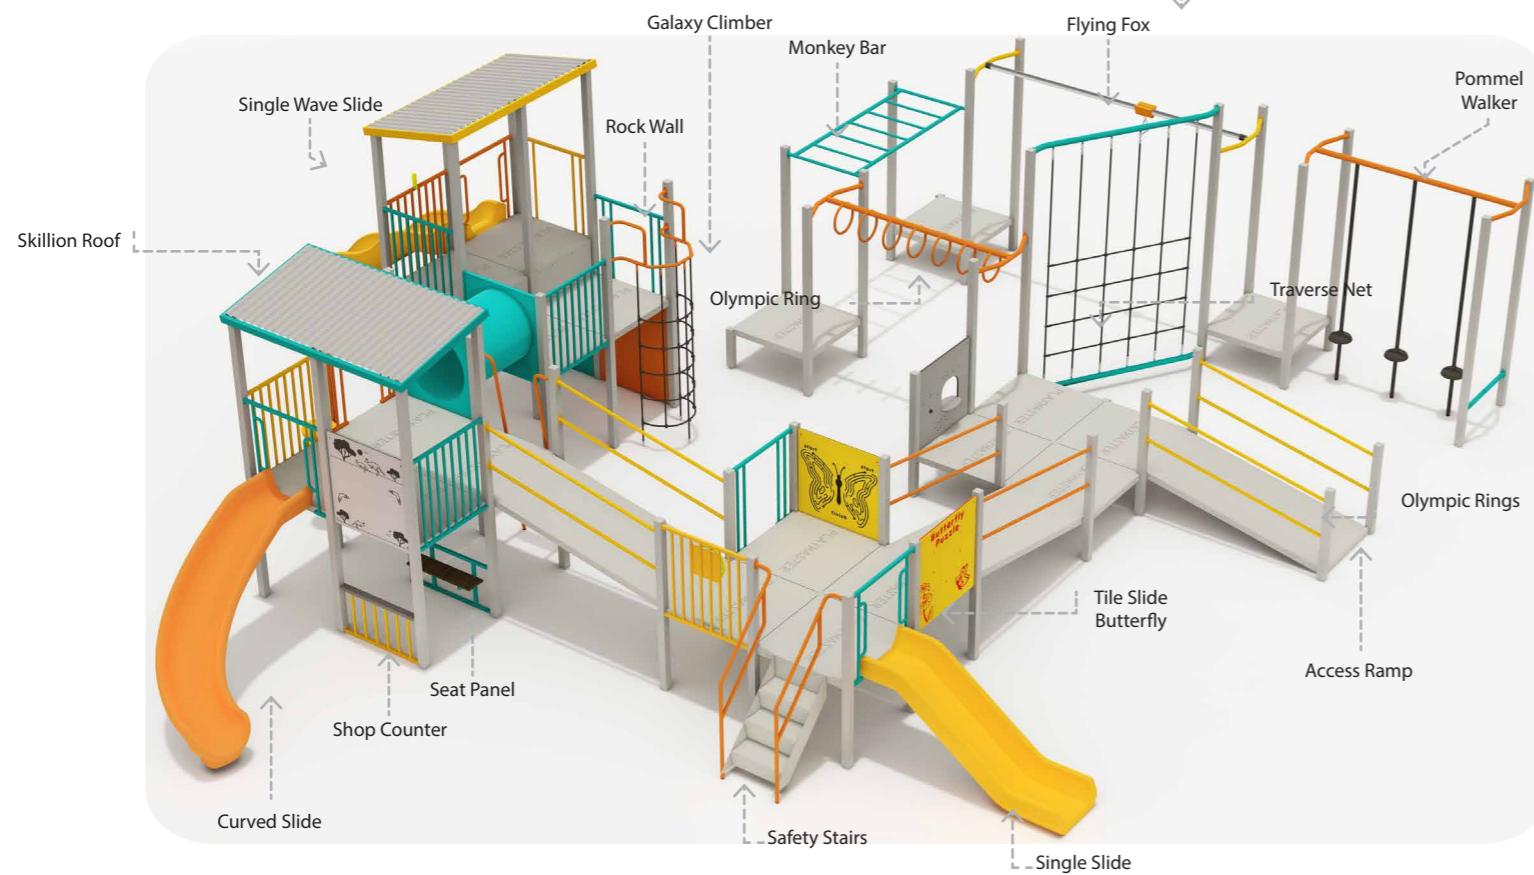

# PM19-04

Inclusive | Product Sheet

Minimum Pit Size:  
W 15.51m L 15.74m

**Play Value:**

- Sliding
- Balancing
- Climbing
- Social
- Touch
- Visual
- Role Play
- Hanging

**Play Panels:**

- Train Ticket
- Butterfly Maze
- Tile Slide Butterfly
- Kangaroo Maze

**Materials:**

- 75mm Square Post, Powdercoated
- 1m x 1m Aluminium Square Platform
- Composite Timber
- Tough, durable, and safe HDPE.
- Polypropylene thread braided

\*Artistic representation only. Active Discovery intellectual property. Any reproduction, even partial, is prohibited. All rights reserved.