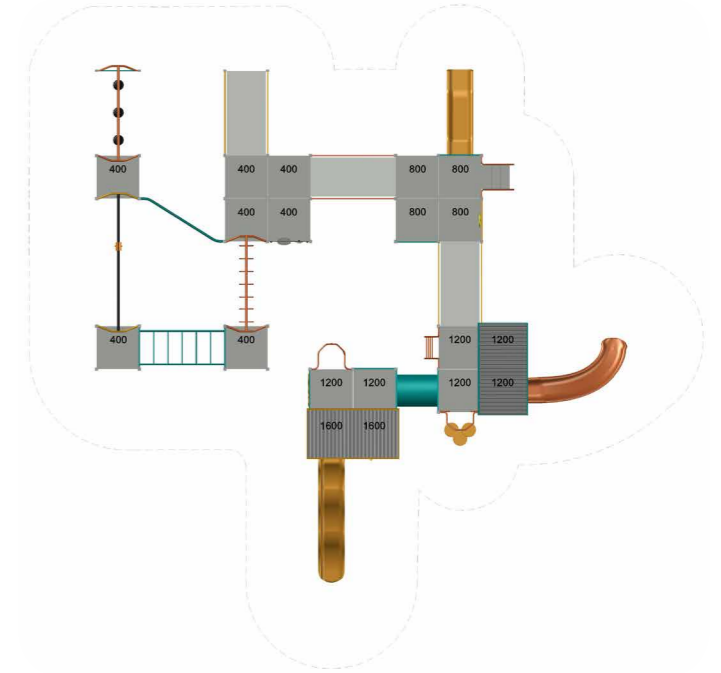

# PM19-04

Inclusive | Product Sheet

Minimum Pit Size:  
W 15.51m L 15.74m

**Play Value:**

- Sliding
- Balancing
- Climbing
- Social
- Touch
- Visual
- Role Play
- Hanging

**Play Panels:**

- Train Ticket
- Butterfly Maze
- Tile Slide Butterfly
- Kangaroo Maze

**Materials:**

- 75mm Square Post, Powdercoated
- 1m x 1m Aluminium Square Platform
- Composite Timber
- Tough, durable, and safe HDPE.
- Polypropylene thread braided

\*Artistic representation only. Active Discovery intellectual property. Any reproduction, even partial, is prohibited. All rights reserved.