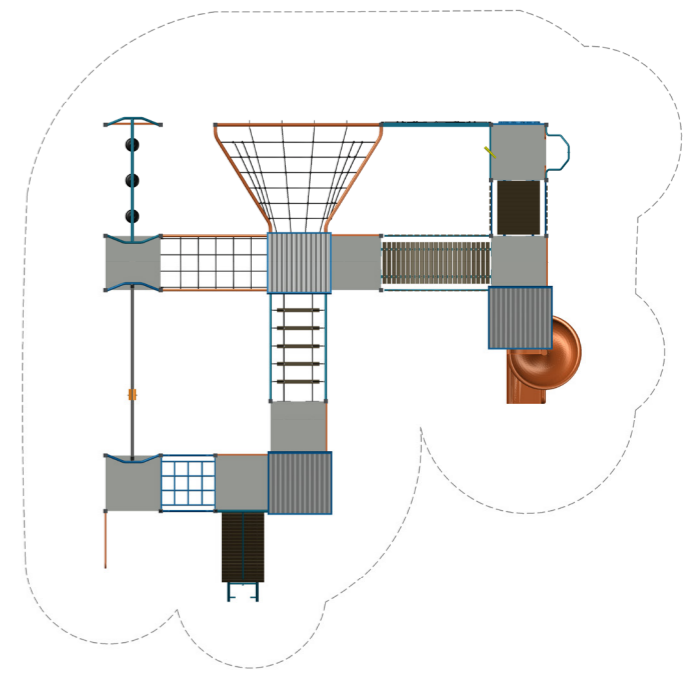

PM10-272

Senior Design | Product Sheet

Minimum Pit Size:
W 11.88m L 11.90m

Play Value:

- Sliding
- Balancing
- Climbing
- Social
- Touch
- Visual
- Role Play
- Hanging

Play Panels:

- Colour Wheel Kaleidoscope
- Tumble Cog

Materials:

- 75mm Square Post, Powdercoated
- 1m x 1m Aluminium Square Platform
- Composite Timber
- Tough, durable, and safe HDPE.
- Polypropylene thread braided