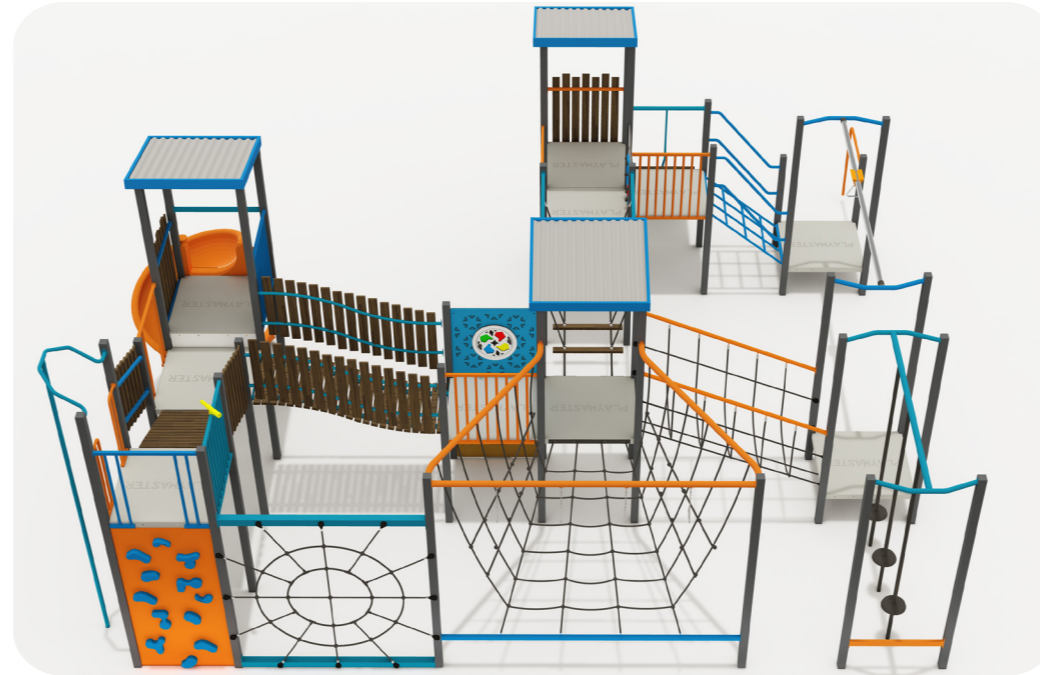

PM10-272

Senior Design | Product Sheet

Minimum Pit Size:
W 11.88m L 11.90m

Play Value:

- Sliding
- Balancing
- Climbing
- Social
- Touch
- Visual
- Role Play
- Hanging

Play Panels:

- Colour Wheel Kaleidoscope
- Tumble Cog

Materials:

- 75mm Square Post, Powdercoated
- 1m x 1m Aluminium Square Platform
- Composite Timber
- Tough, durable, and safe HDPE.
- Polypropylene thread braided