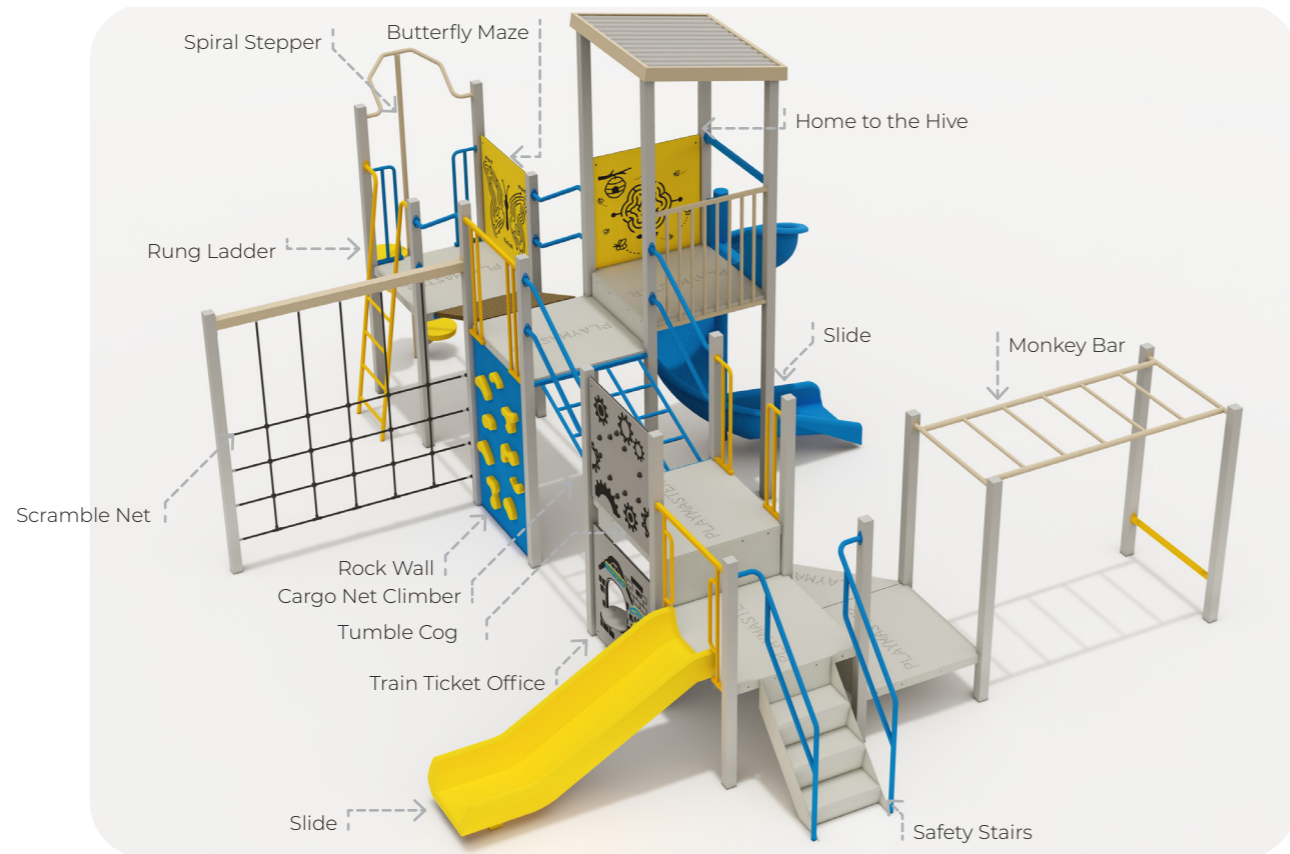

Play Value:

- Climbing
- Creative Thinking
- Hanging
- Hiding
- Interactive
- Climbing
- Climbing
- Role Play
- Sliding
- Socialising

Play Panels:

- Tumble Cog
- Train Ticket Office
- Butterfly Maze
- Home to the Hive Maze

Materials:

- 75mm Square Post, Powdercoated
- 1m x 1m Aluminium Square Platform
- Composite Timber
- Tough, durable, and safe HDPE.
- Polypropylene Thread Braided