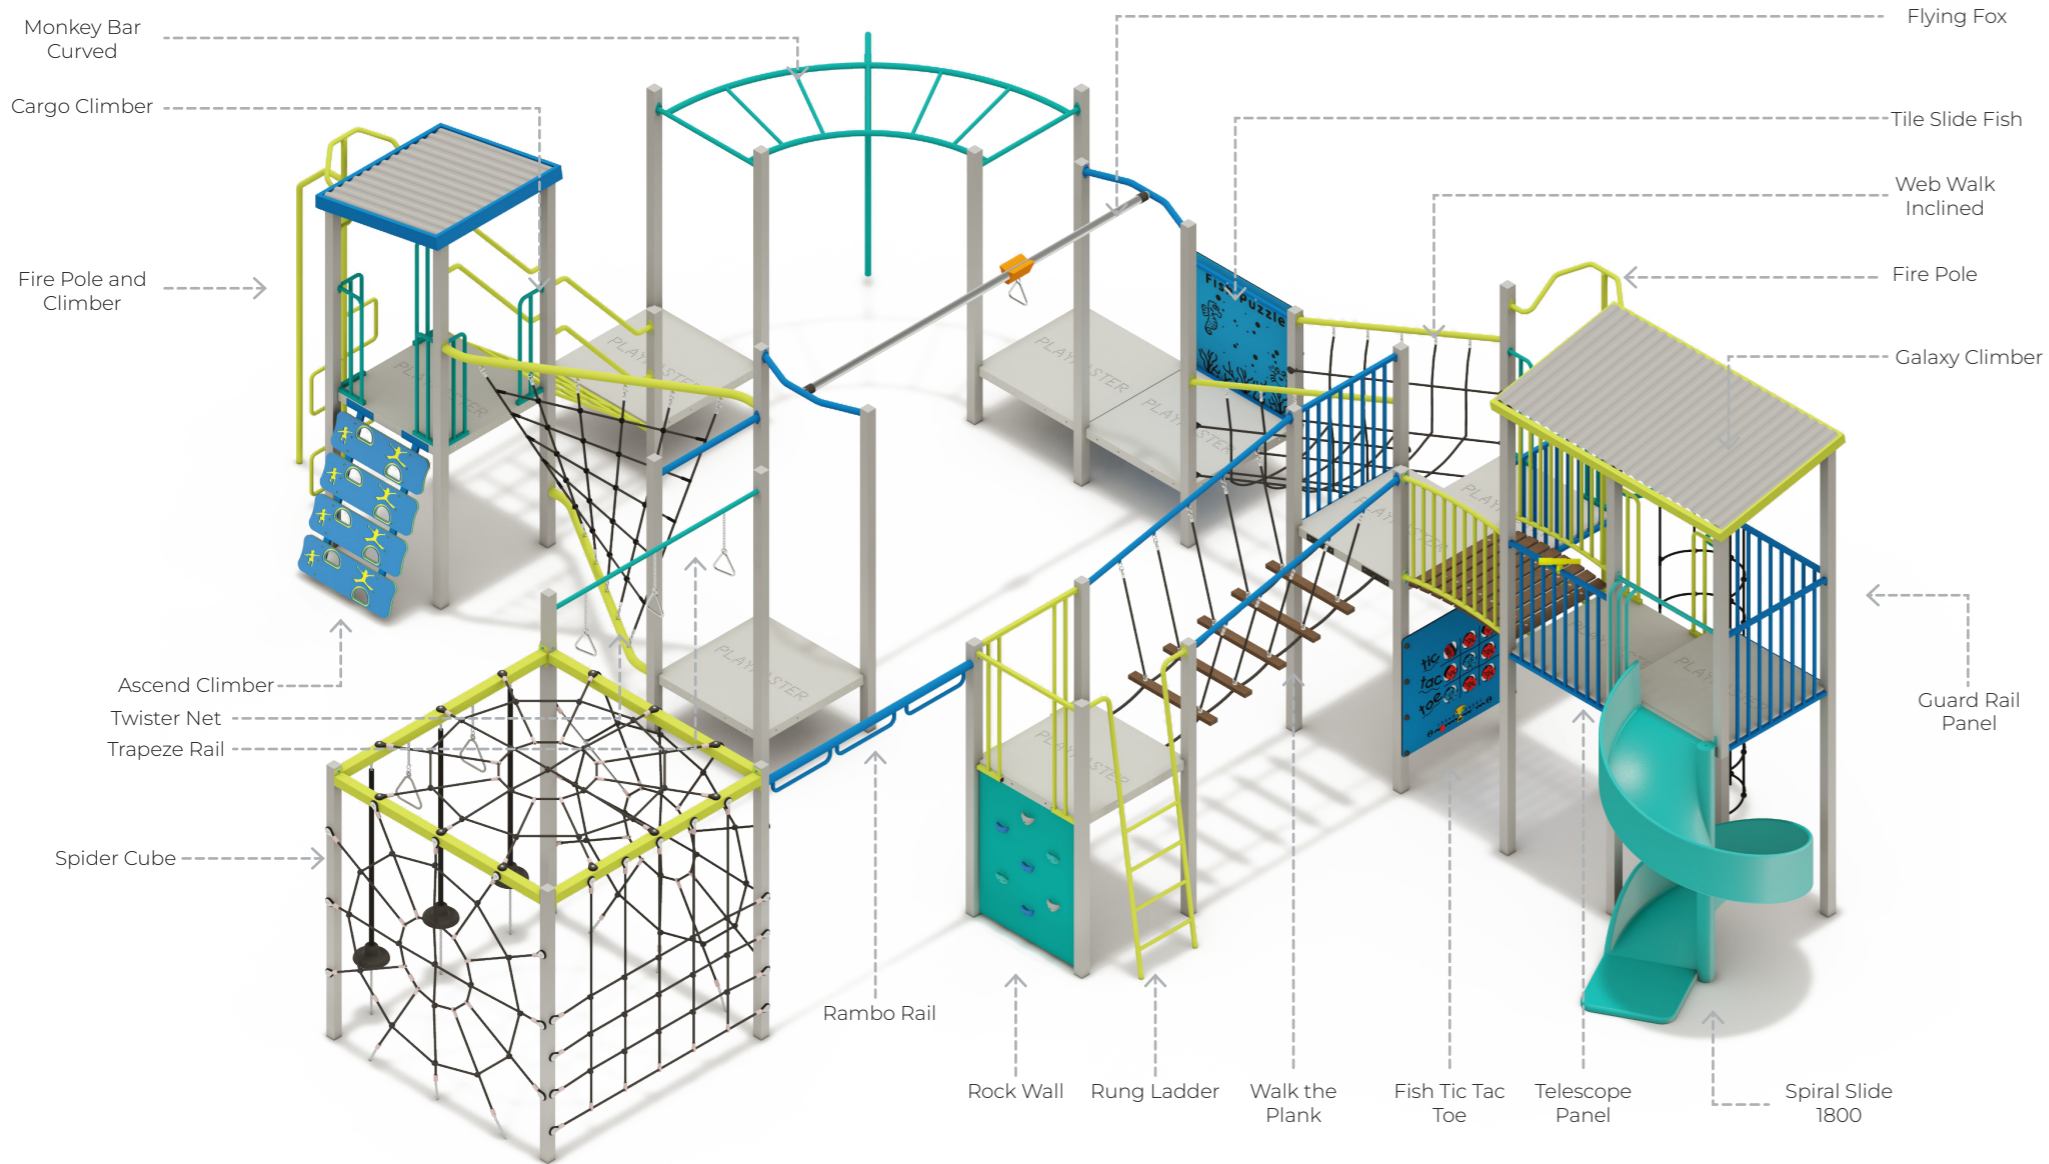

AD10-003

Senior | Product Sheet

Range:	Multiplay Unit
Ages:	Senior
Equipment Size:	L 11.50m W 7.47m H 3.90m
Fall Zone:	L 14.98m W 11.09m
Max FHOF:	2.20m

Play Value:

Play Panels: