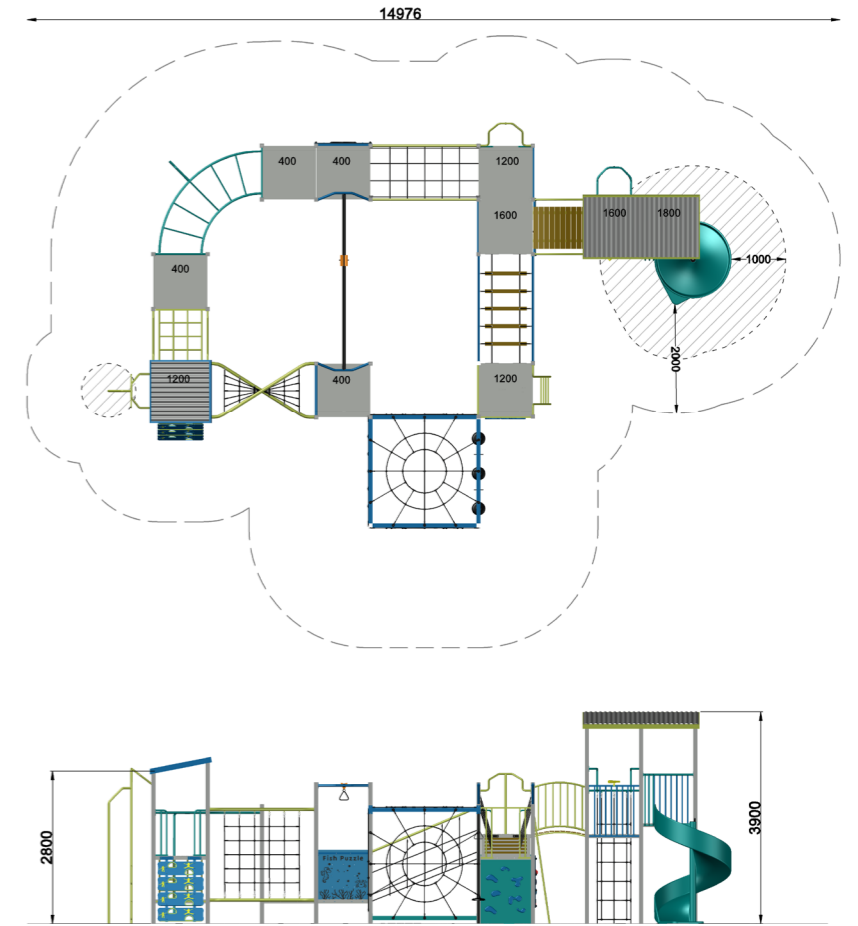

AD10-003

Senior | Product Sheet

Range:	Multiplay Unit
Ages:	Senior
Equipment Size:	L 11.50m W 7.47m H 3.90m
Fall Zone:	L 14.98m W 11.09m
Max FHOF:	2.20m

Play Value:

Play Panels: