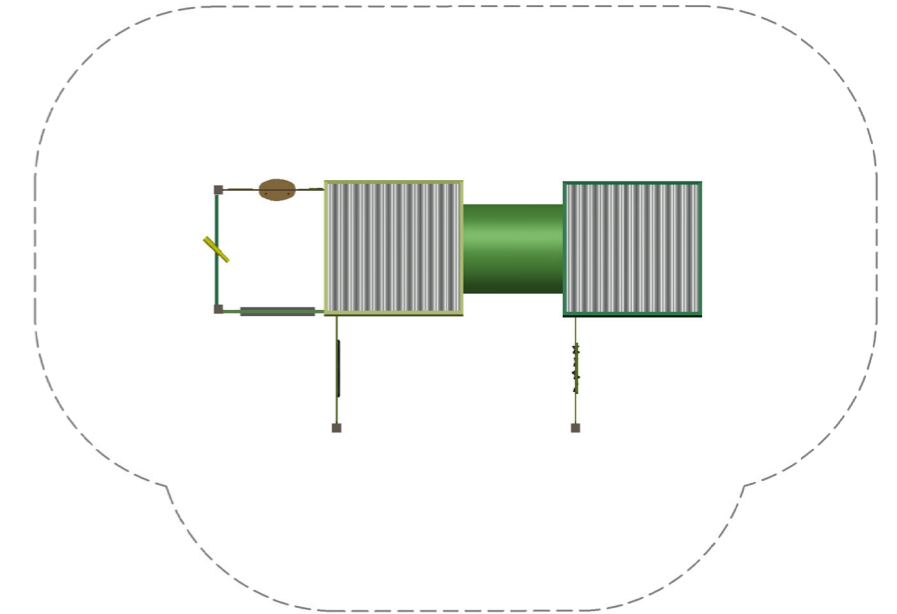

AD0-285

Early Childhood (0-5 yrs) | Product Sheet

Minimum Pit Size:
W 7.50m L 5.50m

Play Value:

Play panels:

Materials: