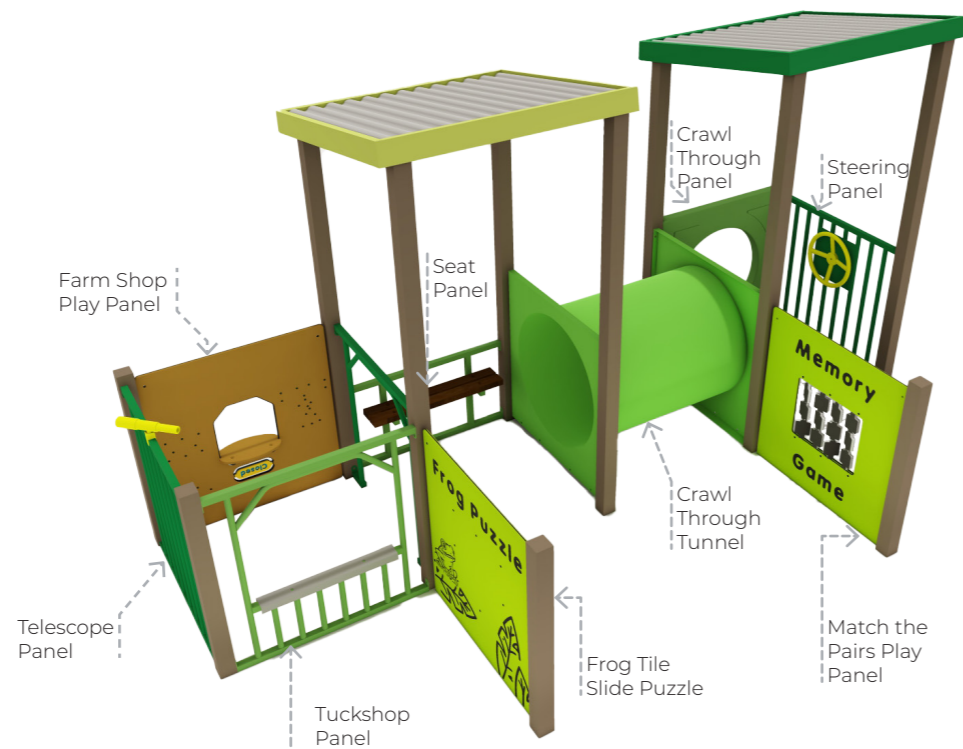

AD0-285

Early Childhood (0-5 yrs) | Product Sheet

Minimum Pit Size:
W 7.50m L 5.50m

Play Value:

Play panels:

Materials: