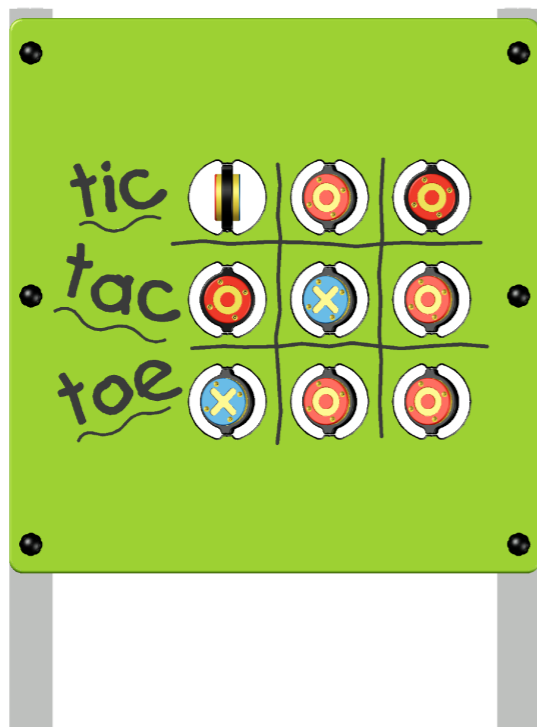

PLMTICTAC

TIC TAC TOE PLAY PANEL

Materials:

 Made from tough, durable, and safe HDPE which is 100% recyclable.

 Stainless Steel Fixings protected by anti-vandalism caps

 75mm Square Post Powder coated

Get ready to play Tic Tac Toe on the Tic Tac Toe Play Panel, a classic game which is addictive! Individually rotating "X" and "O" Tic Tac Toe/Noughts & Crosses spinners.

Range:	Interactive Panel
Ages:	2+ yrs
Capacity:	2
Size:	W 0.92m D 0.015m H 0.96m
Free Height of Fall:	N/A

Play Value:

Interactive Socialising Inclusivity Creativity

sales@activediscovery.net.au 1300 13 PLAY (1300 13 7529)
www.activediscovery.net.au