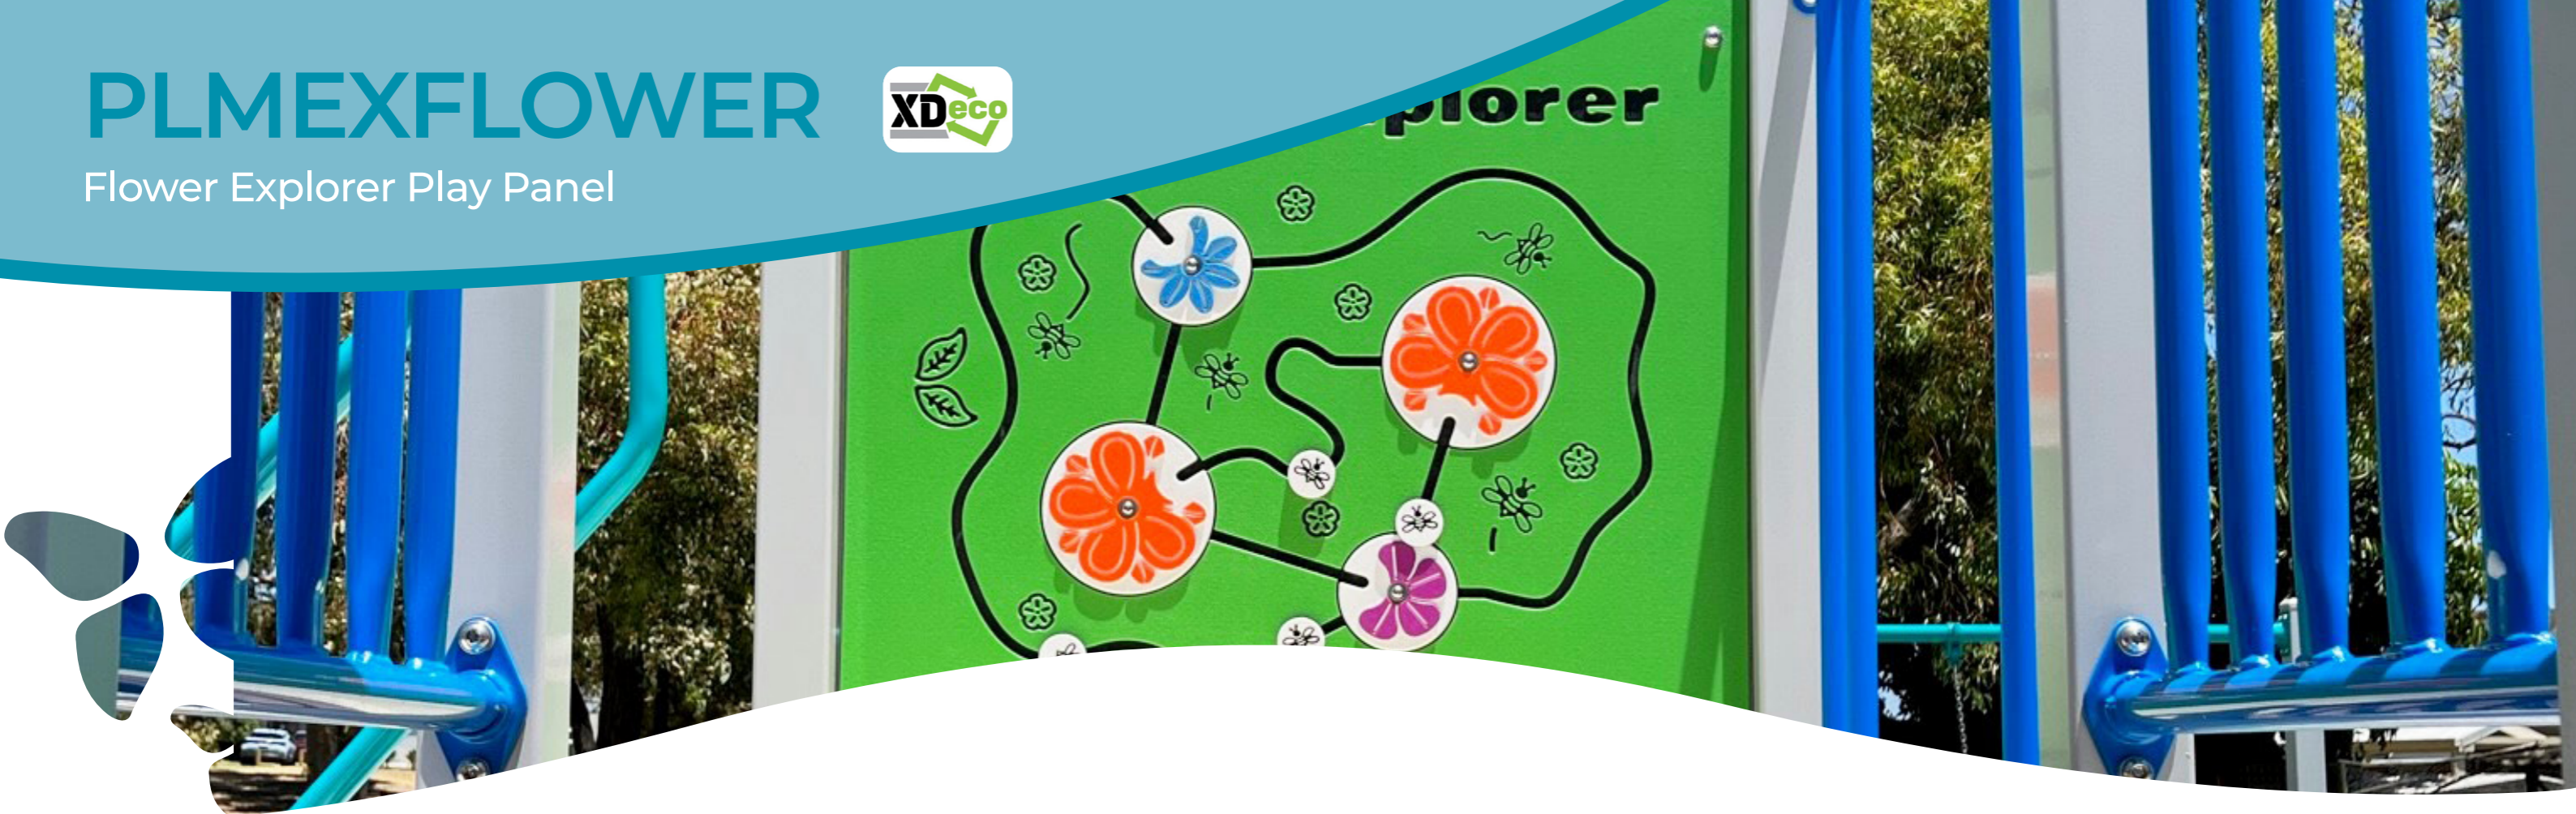

PLMEXFLOWER

Flower Explorer Play Panel

Materials:

Made from tough, durable, and safe HDPE which is 100% recyclable.

Stainless Steel Fixings protected by anti-vandalism caps

75mm Square Post Powder coated

The Flower Explorer Play Panel has t-slot channels to navigate the exploring insect discs around the panel, it also has four rotating flowers that the insect discs slide into and then rotate the flower to align the insect to the channel that navigates to the next flower.

Product Features:

Rotating Disc

Sliding Counter

Range:

Interactive Panel

Ages:

2+ yrs

Size:

W 0.92m D 0.015m H 0.96m

Free Height of Fall:

N/A

Play Value:

Interactive

Socialising

Inclusivity

Creativity