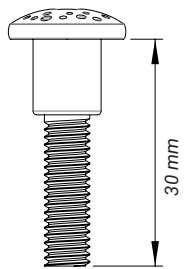

PP

*Play system of choice*

**Wallplate for wall mount**

WP

**Screws**

S7

S16

**Play wheel with wall plate**

The top screw of the wall plate should be placed 107cm from the ground. This is for optimum play comfort.

**Required tools**

**1. Mount play wheel to wall plate**

**2. Mount the play wheel and wall plate to wall on the top screw**