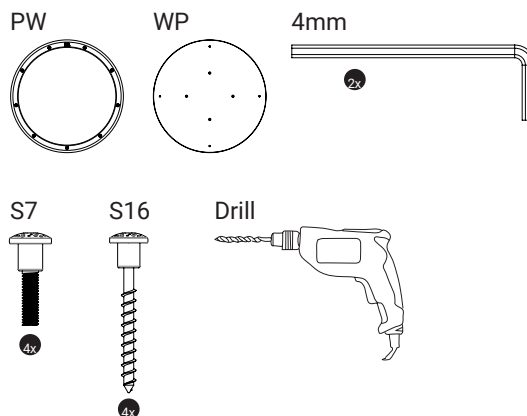

PP

*Play system of choice*

**Wallplate for wall mount**

WP

**Screws**

S7

S16

**Play wheel with wall plate**

The top screw of the wall plate should be placed 107cm from the ground. This is for optimum play comfort.

**Required tools**

**1. Mount play wheel to wall plate**

**2. Mount the play wheel and wall plate to wall on the top screw**