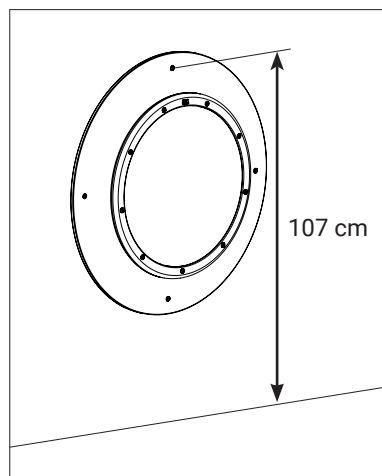

The top screw of the wall plate should be placed 107cm from the ground. This is for optimum play comfort.

**Required tools**

**1. Mount play wheel to wall plate**

**2. Mount the play wheel and wall plate to wall on the top screw**