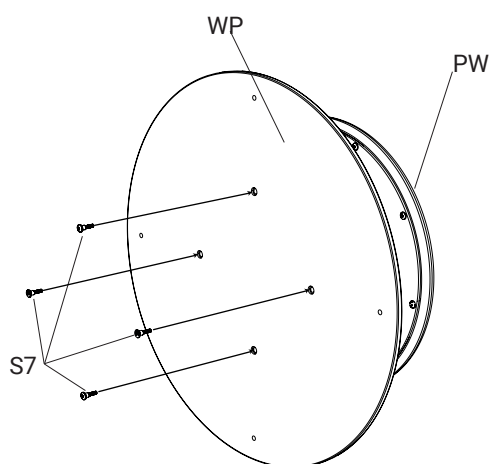

PP

*Play system of choice*

**Wallplate for wall mount**

WP

**Screws**

S7

S16

**Play wheel with wall plate**

The top screw of the wall plate should be placed 107cm from the ground. This is for optimum play comfort.

**Required tools**

**1. Mount play wheel to wall plate**

**2. Mount the play wheel and wall plate to wall on the top screw**