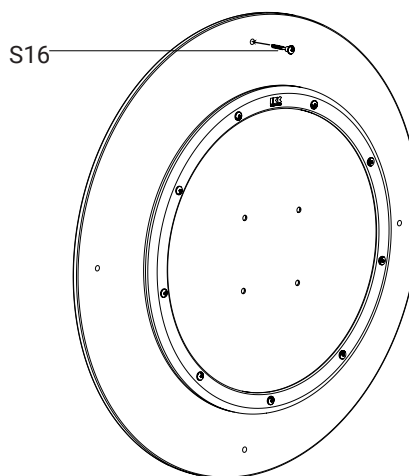

The top screw of the wall plate should be placed 107cm from the ground. This is for optimum play comfort.

**Required tools**

**1. Mount play wheel to wall plate**

**2. Mount the play wheel and wall plate to wall on the top screw**