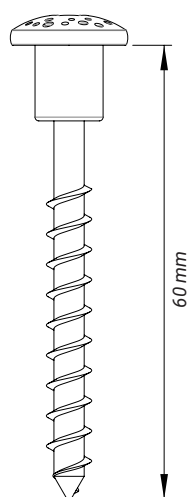

PP

*Play system of choice*

**Wallplate for wall mount**

WP

**Screws**

S7

S16

**Play wheel with wall plate**

The top screw of the wall plate should be placed 107cm from the ground. This is for optimum play comfort.

**Required tools**

**1. Mount play wheel to wall plate**

**2. Mount the play wheel and wall plate to wall on the top screw**