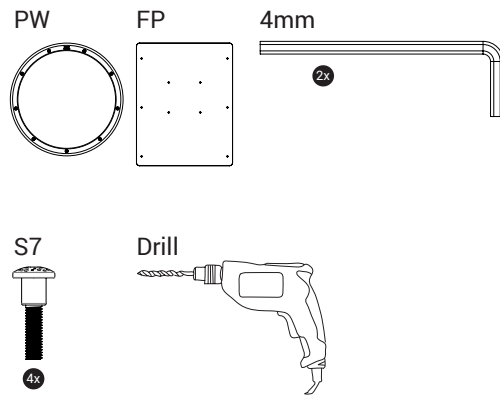

The top screw of the wall plate should be placed 107cm from the ground. This is for optimum play comfort.

**Required tools**

**1. Mount play wheel to wall plate**

**2. Mount the play wheel and wall plate to wall on the top screw**

**3. Mount the play wheel and wall plate to wall with the rest of the screws**

Required tools

1. Mount play wheel to fence

**Required tools**

**1. Mount play wheel to play system**