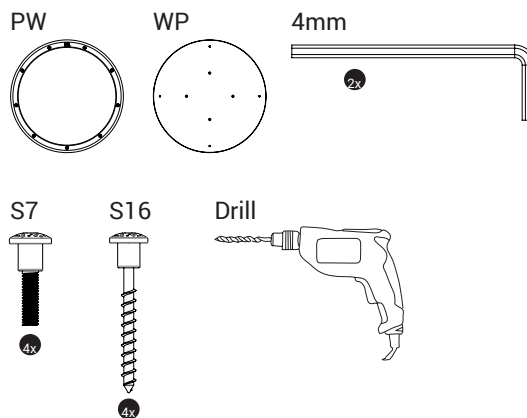

PP

*Play system of choice*

**Wallplate for wall mount**

WP

**Screws**

S7

S16

**Play wheel with wall plate**

The top screw of the wall plate should be placed 107cm from the ground. This is for optimum play comfort.

**Required tools**

**1. Mount play wheel to wall plate**

**2. Mount the play wheel and wall plate to wall on the top screw**