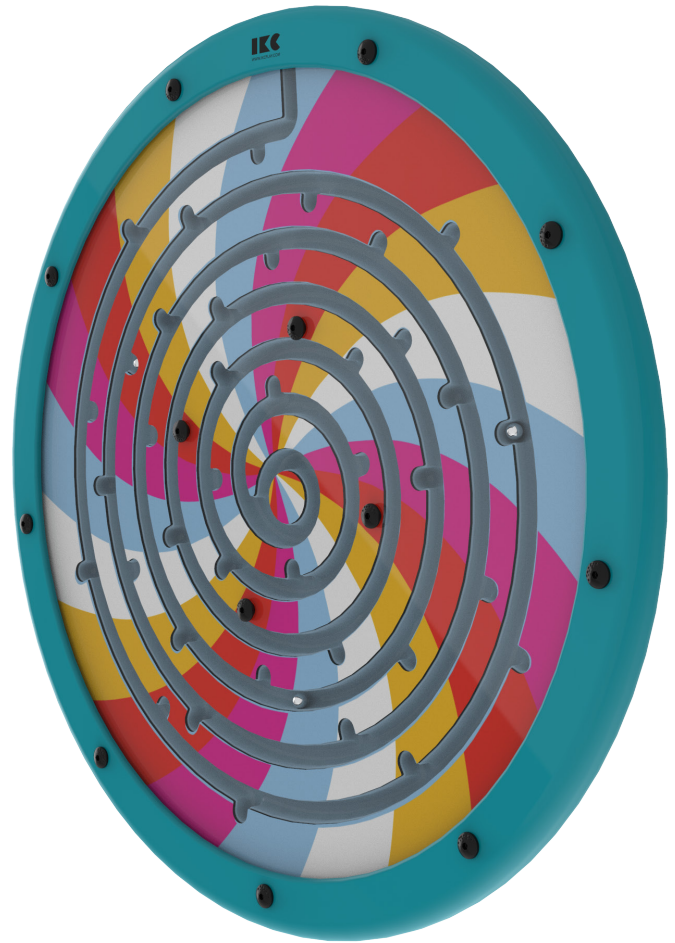

# Rainbow drops

Rainbow drops is a rotating game in which children are challenged to guide the balls through the colourful maze. This requires a good hand-eye coordination in a playful way, with a lot of concentration and fast movements it certainly works! The frame is made of strong beech wood which is easy to clean. The Rainbow drops can easily be combined with the IKC softplays and furniture.

Graphic colours Pantone no.

## Play wheel | Rainbow drops

Article no.	Frame colour	Colour code	Size HxWxD	Mounting	Age	KG	
PP00430	Turquoise	PMS 321C	60x60x6,5cm	wallmount	2 - 8 years	8 KG	Beechwood, MDF, ABS Plastic

**TÜV SGS** All our products are inspected, tested and certified by SGS and TÜV.

The top screw of the wall plate should be placed 107cm from the ground. This is for optimum play comfort.

**Required tools**

**1. Mount play wheel to wall plate**

**2. Mount the play wheel and wall plate to wall on the top screw**