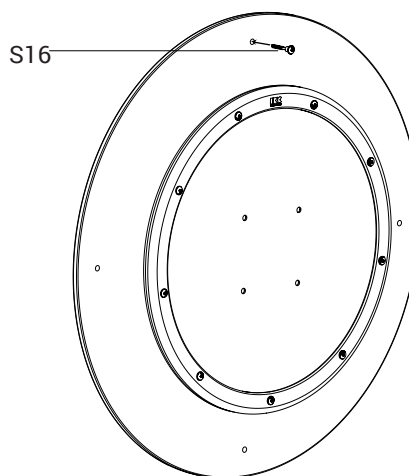

The top screw of the wall plate should be placed 107cm from the ground. This is for optimum play comfort.

**Required tools**

**1. Mount play wheel to wall plate**

**2. Mount the play wheel and wall plate to wall on the top screw**