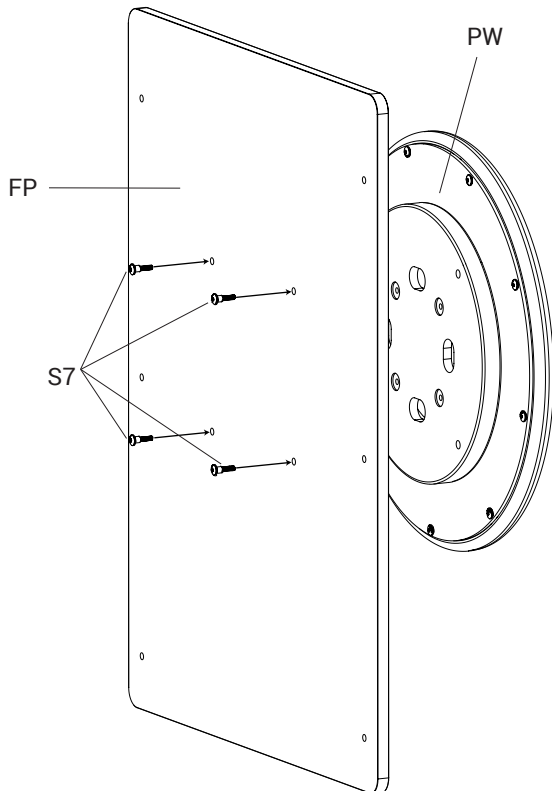

The top screw of the wall plate should be placed 107cm from the ground. This is for optimum play comfort.

**Required tools**

**1. Mount play wheel to wall plate**

**2. Mount the play wheel and wall plate to wall on the top screw**

**3. Mount the play wheel and wall plate to wall with the rest of the screws**

Required tools

1. Mount play wheel to fence

**Required tools**

**1. Mount play wheel to play system**