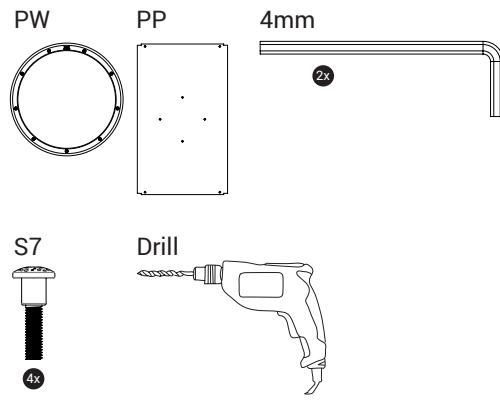

The top screw of the wall plate should be placed 107cm from the ground. This is for optimum play comfort.

**Required tools**

**1. Mount play wheel to wall plate**

**2. Mount the play wheel and wall plate to wall on the top screw**

**3. Mount the play wheel and wall plate to wall with the rest of the screws**

Required tools

1. Mount play wheel to fence

**Required tools**

**1. Mount play wheel to play system**