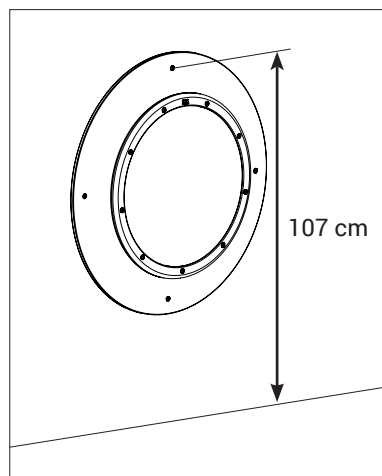

The top screw of the wall plate should be placed 107cm from the ground. This is for optimum play comfort.

**Required tools**

**1. Mount play wheel to wall plate**

**2. Mount the play wheel and wall plate to wall on the top screw**