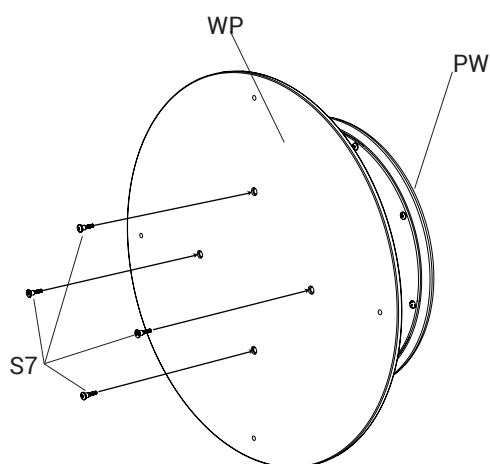

PP

*Play system of choice*

**Wallplate for wall mount**

WP

**Screws**

S7

S16

**Play wheel with wall plate**

The top screw of the wall plate should be placed 107cm from the ground. This is for optimum play comfort.

**Required tools**

**1. Mount play wheel to wall plate**

**2. Mount the play wheel and wall plate to wall on the top screw**