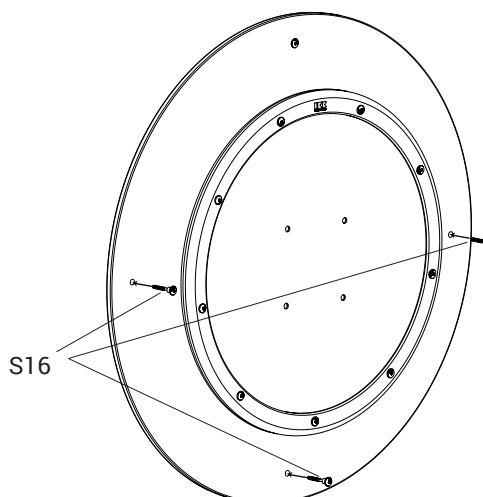

3. Mount the play wheel and wall plate to wall with the rest of the screws