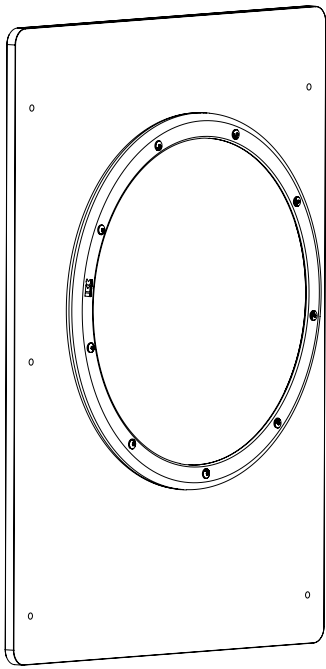

Required tools

1. Mount play wheel to fence