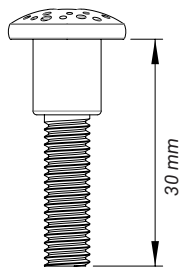

PP

*Play system of choice*

**Wallplate for wall mount**

WP

**Screws**

S7

S16

**Play wheel with wall plate**

The top screw of the wall plate should be placed 107cm from the ground. This is for optimum play comfort.

**Required tools**

**1. Mount play wheel to wall plate**

**2. Mount the play wheel and wall plate to wall on the top screw**