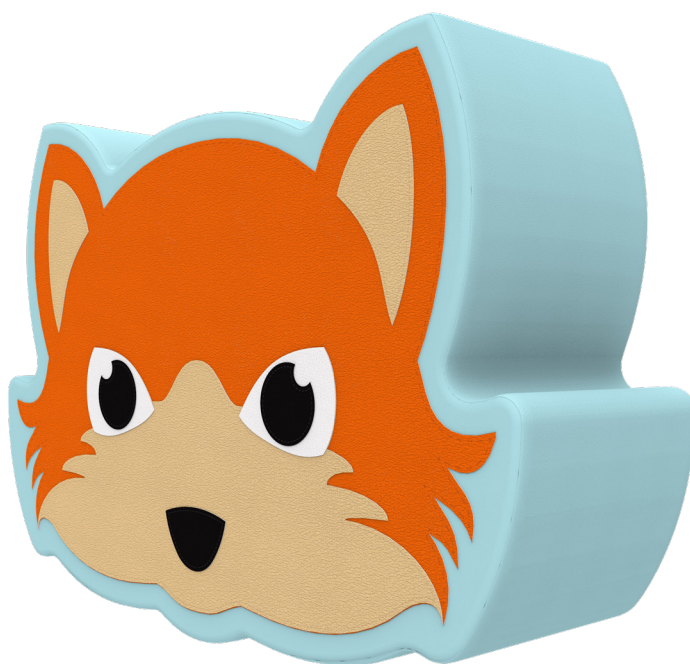

## Evy

Softplay Evy is a tough, durable softplay element in the shape of a fox. Evy can be used to sit on, climb on or play with. Evy is a great addition to any play corner.

### Softplay | Evy

Article no.	Size HxWxD	Mounting	Age	KG	
SP00055	44,4x62,3x20cm	free standing	2 - 10 years	2,5 KG	PU, Sponge

**TÜV SGS** All our products are inspected, tested and certified by SGS and TÜV.